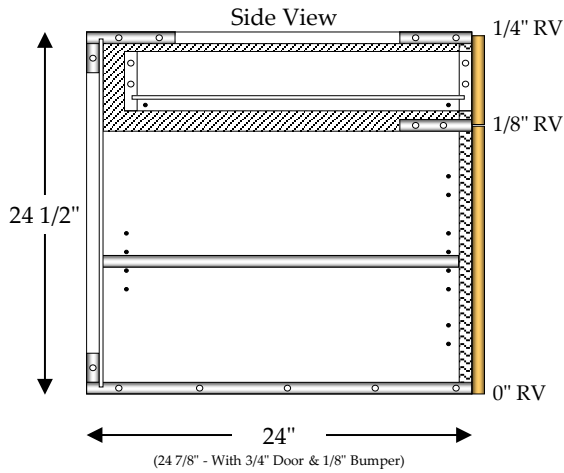

Desk Top Drawer / Blind Corner Left

1 - 4" Drawer (DRW)

1 - Adjustable Shelf (AS)

1 - 27" Blind Panel (Box material unless otherwise specified)

Specify Single Door Cabinets as **HL** or **HR**

Doors, Drawer Fronts & Hardware Not Included In Catalog Price

DTD/BCL