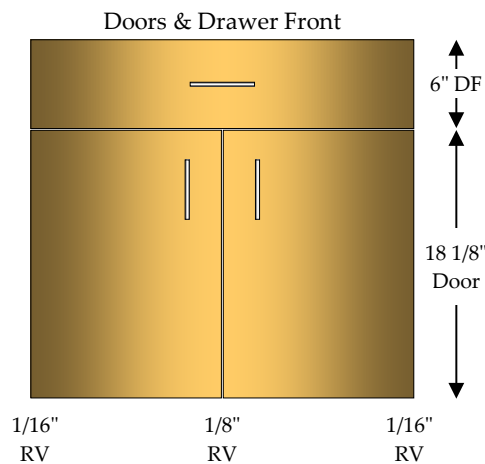

**Desk Unit**  
**1 - Adjustable Shelf (AS)**

Specify Single Door Cabinets as **HL** or **HR**

\*Doors, Drawer Fronts & Hardware Not Included In Catalog Price\*

### 2 - 4" Roll Outs (RO)

Roll Outs include spacer blocks

Specify Single Door Cabinets as **HL** or **HR**

\*Doors, Drawer Fronts & Hardware Not Included In Catalog Price\*

## Desk Top Drawer

1 - 4" Drawer (DRW)

1 - Adjustable Shelf (AS)

Specify Single Door Cabinets as **HL** or **HR**

\*Doors, Drawer Fronts & Hardware Not Included In Catalog Price\*

## Desk Top Drawer / Roll Out

1 - 4" Drawer (DRW)

2 - 4" Roll Outs (RO)

Roll Outs include spacer blocks

Specify Single Door Cabinets as **HL** or **HR**

\*Doors, Drawer Fronts & Hardware Not Included In Catalog Price\*