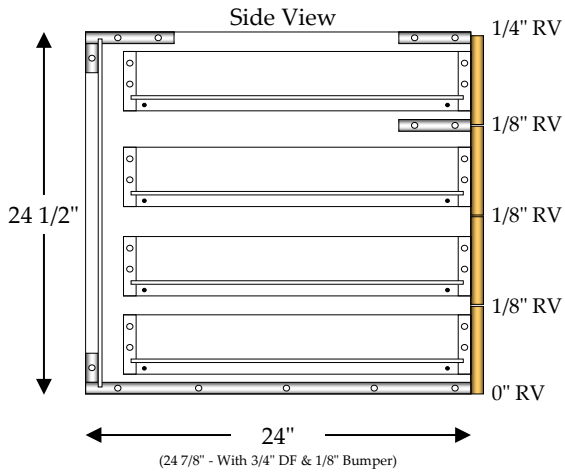

## Desk 3 Drawer File

2 - 4" Drawers (DRW)

1 - 9" File Drawer (F-DRW)

# D3DF

\*Doors, Drawer Fronts & Hardware Not Included In Catalog Price\*

**Desk 4 Drawer**  
**4 - 4" Drawers (DRW)**

**D4D**

\*Doors, Drawer Fronts & Hardware Not Included In Catalog Price\*

**Desk Unit / 45° Corner**  
**1 - Adjustable Shelf (AS)**

**DU/45C**

Specify Single Door Cabinets as **HL** or **HR**

*\*Doors, Drawer Fronts & Hardware Not Included In Catalog Price\**

**45° Opening**

33"	= 11 11/16"
36"	= 15 15/16"
39"	= 20 3/16"
42"	= 24 3/8"
45"	= 28 5/8"
48"	= 32 7/8"