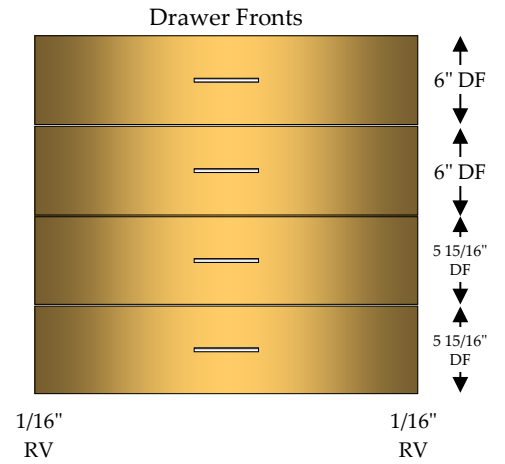

# D2TD/RO

**Desk 2 Drawer**  
**2 - 10" Drawers (DRW)**

**D2D**

\*Doors, Drawer Fronts & Hardware Not Included In Catalog Price\*

**Desk 2 Drawer**  
**2 - 9" File Drawers (F-DRW)**

**D2DF**

\*Doors, Drawer Fronts & Hardware Not Included In Catalog Price\*

**Desk 3 Drawer**

2 - 4" Drawers (DRW)

1 - 10" Drawer (DRW)

\*Doors, Drawer Fronts & Hardware Not Included In Catalog Price\*

## Desk 3 Drawer File

2 - 4" Drawers (DRW)

1 - 9" File Drawer (F-DRW)

# D3DF

\*Doors, Drawer Fronts & Hardware Not Included In Catalog Price\*

**Desk 4 Drawer**  
**4 - 4" Drawers (DRW)**

**D4D**

\*Doors, Drawer Fronts & Hardware Not Included In Catalog Price\*

**Desk Unit / 45° Corner**  
**1 - Adjustable Shelf (AS)**