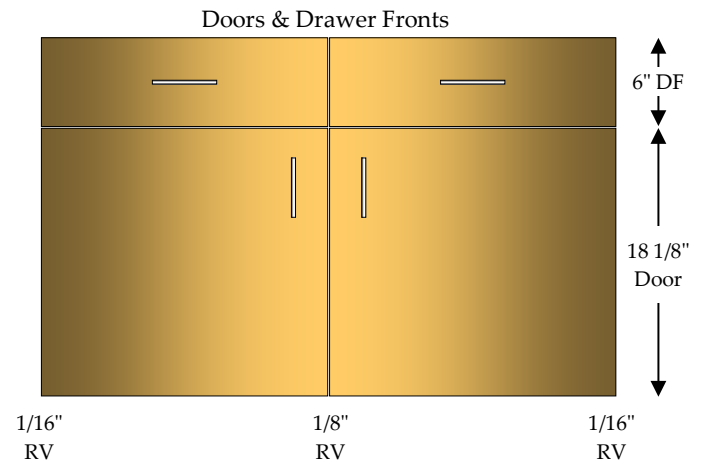

## Desk Top Drawer / Roll Out

1 - 4" Drawer (DRW)

2 - 4" Roll Outs (RO)

Roll Outs include spacer blocks

Specify Single Door Cabinets as **HL** or **HR**

\*Doors, Drawer Fronts & Hardware Not Included In Catalog Price\*

## Desk 2 Top Drawer

2 - 4" Top Drawers (2TD)

1 - Adjustable Shelf (AS)

Full Top, Double Partition Between Top Drawers

Specify Single Door Cabinets as **HL** or **HR**

\*Doors, Drawer Fronts & Hardware Not Included In Catalog Price\*

## Desk 2 Top Drawer / Roll Out

2 - 4" Top Drawers (2TD)

2 - 4" Roll Outs (RO)

Full Top, Double Partition Between Top Drawers

Roll Outs include spacer blocks

Specify Single Door Cabinets as **HL** or **HR**

# D2TD/RO

**Desk 2 Drawer**  
**2 - 10" Drawers (DRW)**

**D2D**

\*Doors, Drawer Fronts & Hardware Not Included In Catalog Price\*

**Desk 2 Drawer**  
**2 - 9" File Drawers (F-DRW)**

**D2DF**

\*Doors, Drawer Fronts & Hardware Not Included In Catalog Price\*