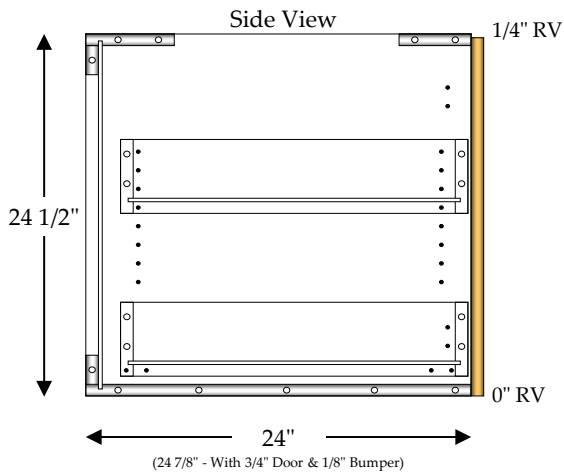

Desk Unit / Roll Out

2 - 4" Roll Outs (RO)

Roll Outs include spacer blocks

Specify Single Door Cabinets as **HL** or **HR**

Doors, Drawer Fronts & Hardware Not Included In Catalog Price

DU/RO