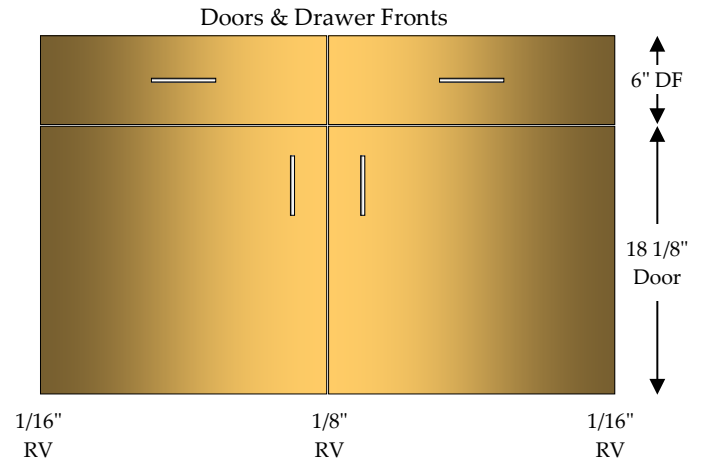

## Desk Top Drawer

1 - 4" Drawer (DRW)

1 - Adjustable Shelf (AS)

Specify Single Door Cabinets as **HL** or **HR**

\*Doors, Drawer Fronts & Hardware Not Included In Catalog Price\*

## Desk Top Drawer / Roll Out

1 - 4" Drawer (DRW)

2 - 4" Roll Outs (RO)

Roll Outs include spacer blocks

Specify Single Door Cabinets as **HL** or **HR**

\*Doors, Drawer Fronts & Hardware Not Included In Catalog Price\*

## Desk 2 Top Drawer

2 - 4" Top Drawers (2TD)

1 - Adjustable Shelf (AS)

Full Top, Double Partition Between Top Drawers

Specify Single Door Cabinets as **HL** or **HR**

\*Doors, Drawer Fronts & Hardware Not Included In Catalog Price\*

## Desk 2 Top Drawer / Roll Out

2 - 4" Top Drawers (2TD)

2 - 4" Roll Outs (RO)

Full Top, Double Partition Between Top Drawers

Roll Outs include spacer blocks

Specify Single Door Cabinets as **HL** or **HR**