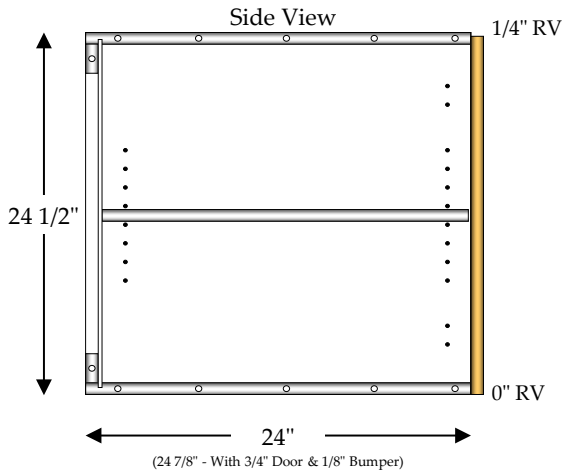

## Desk 3 Drawer File

2 - 4" Drawers (DRW)

1 - 9" File Drawer (F-DRW)

# D3DF

\*Doors, Drawer Fronts & Hardware Not Included In Catalog Price\*

**Desk 4 Drawer**  
**4 - 4" Drawers (DRW)**

**D4D**

\*Doors, Drawer Fronts & Hardware Not Included In Catalog Price\*

**Desk Unit / 45° Corner**  
**1 - Adjustable Shelf (AS)**

**DU/45C**

Specify Single Door Cabinets as **HL** or **HR**

*\*Doors, Drawer Fronts & Hardware Not Included In Catalog Price\**

**45° Opening**

33"	= 11 11/16"
36"	= 15 15/16"
39"	= 20 3/16"
42"	= 24 3/8"
45"	= 28 5/8"
48"	= 32 7/8"

**Warning!**

Door width may need to be adjusted depending on door edge profile.

**Desk Unit / 90° Corner**  
**1 - Adjustable Shelf (AS)**

**DU/90C**

Specify Single Door Cabinets as **HL** or **HR**

*\*Doors, Drawer Fronts & Hardware Not Included In Catalog Price\**