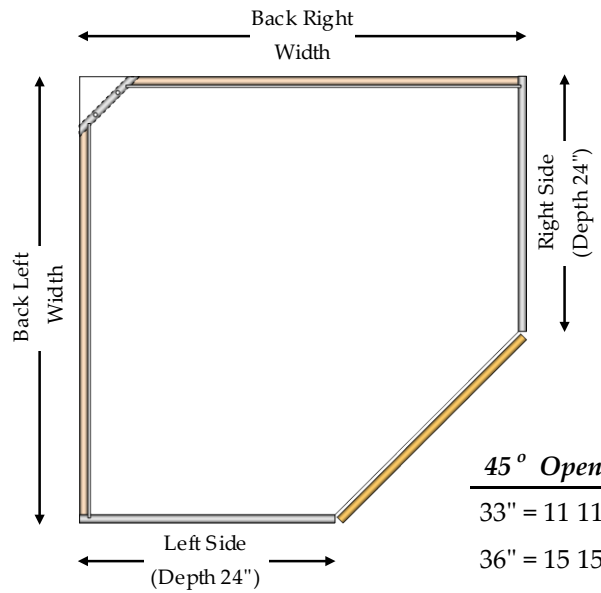

## Desk 3 Drawer File

2 - 4" Drawers (DRW)

1 - 9" File Drawer (F-DRW)

# D3DF

\*Doors, Drawer Fronts & Hardware Not Included In Catalog Price\*

**Desk 4 Drawer**  
**4 - 4" Drawers (DRW)**

**D4D**

\*Doors, Drawer Fronts & Hardware Not Included In Catalog Price\*

**Desk Unit / 45° Corner**  
**1 - Adjustable Shelf (AS)**

**DU/45C**

Specify Single Door Cabinets as **HL** or **HR**

*\*Doors, Drawer Fronts & Hardware Not Included In Catalog Price\**

**45° Opening**

33"	= 11 11/16"
36"	= 15 15/16"
39"	= 20 3/16"
42"	= 24 3/8"
45"	= 28 5/8"
48"	= 32 7/8"