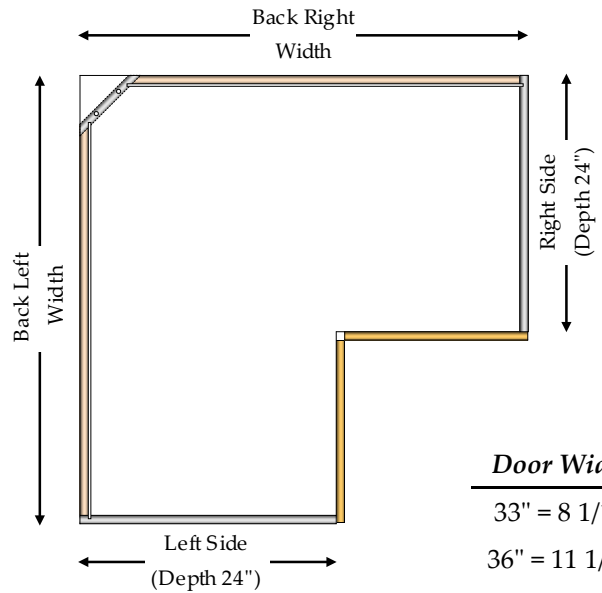

# D3DF

\*Doors, Drawer Fronts & Hardware Not Included In Catalog Price\*

**Desk 4 Drawer**  
**4 - 4" Drawers (DRW)**

**D4D**

\*Doors, Drawer Fronts & Hardware Not Included In Catalog Price\*

**Desk Unit / 45° Corner**  
**1 - Adjustable Shelf (AS)**

**DU/45C**

Specify Single Door Cabinets as **HL** or **HR**

*\*Doors, Drawer Fronts & Hardware Not Included In Catalog Price\**

**45° Opening**

33"	= 11 11/16"
36"	= 15 15/16"
39"	= 20 3/16"
42"	= 24 3/8"
45"	= 28 5/8"
48"	= 32 7/8"

**Warning!**

Door width may need to be adjusted depending on door edge profile.

**Desk Unit / 90° Corner**  
**1 - Adjustable Shelf (AS)**

**DU/90C**

Specify Single Door Cabinets as **HL** or **HR**

*\*Doors, Drawer Fronts & Hardware Not Included In Catalog Price\**

***Door Width***

- 33" = 8 1/16"
- 36" = 11 1/16"
- 39" = 14 1/16"
- 42" = 17 1/16"
- 45" = 20 1/16"
- 48" = 23 1/16"