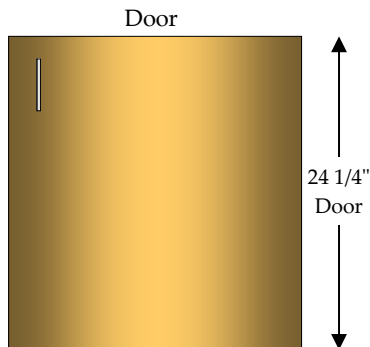

# D3DF

\*Doors, Drawer Fronts & Hardware Not Included In Catalog Price\*

**Desk 4 Drawer**  
**4 - 4" Drawers (DRW)**

**D4D**

\*Doors, Drawer Fronts & Hardware Not Included In Catalog Price\*

**Desk Unit / 45° Corner**  
**1 - Adjustable Shelf (AS)**

**DU/45C**

Specify Single Door Cabinets as **HL** or **HR**

*\*Doors, Drawer Fronts & Hardware Not Included In Catalog Price\**

**45° Opening**

33"	= 11 11/16"
36"	= 15 15/16"
39"	= 20 3/16"
42"	= 24 3/8"
45"	= 28 5/8"
48"	= 32 7/8"

**Warning!**

Door width may need to be adjusted depending on door edge profile.

**Desk Unit / 90° Corner**  
**1 - Adjustable Shelf (AS)**

**DU/90C**

Specify Single Door Cabinets as **HL** or **HR**

*\*Doors, Drawer Fronts & Hardware Not Included In Catalog Price\**