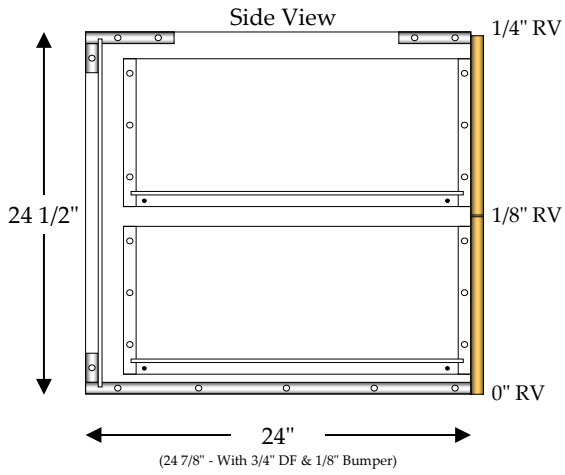

## Desk 2 Top Drawer

2 - 4" Top Drawers (2TD)

1 - Adjustable Shelf (AS)

Full Top, Double Partition Between Top Drawers

Specify Single Door Cabinets as **HL** or **HR**

\*Doors, Drawer Fronts & Hardware Not Included In Catalog Price\*

## Desk 2 Top Drawer / Roll Out

2 - 4" Top Drawers (2TD)

2 - 4" Roll Outs (RO)

Full Top, Double Partition Between Top Drawers

Roll Outs include spacer blocks

Specify Single Door Cabinets as **HL** or **HR**

# D2TD/RO

**Desk 2 Drawer**  
**2 - 10" Drawers (DRW)**

**D2D**

\*Doors, Drawer Fronts & Hardware Not Included In Catalog Price\*

**Desk 2 Drawer**  
**2 - 9" File Drawers (F-DRW)**

**D2DF**

\*Doors, Drawer Fronts & Hardware Not Included In Catalog Price\*