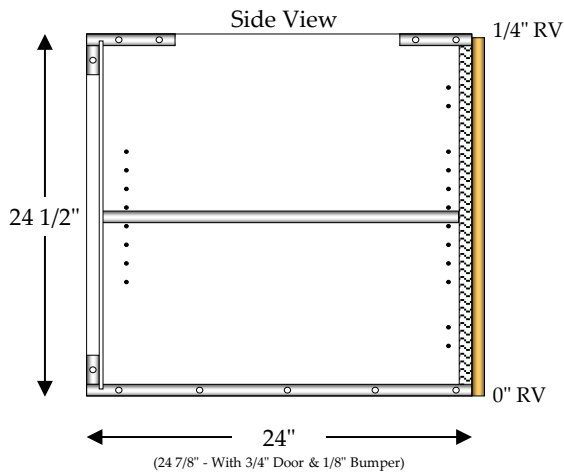

Desk Unit / Blind Corner Right

1 - Adjustable Shelf (AS)

1 - 27" Blind Panel (Box material unless otherwise specified)

Specify Single Door Cabinets as **HL** or **HR**

Doors, Drawer Fronts & Hardware Not Included In Catalog Price

DU/BCR