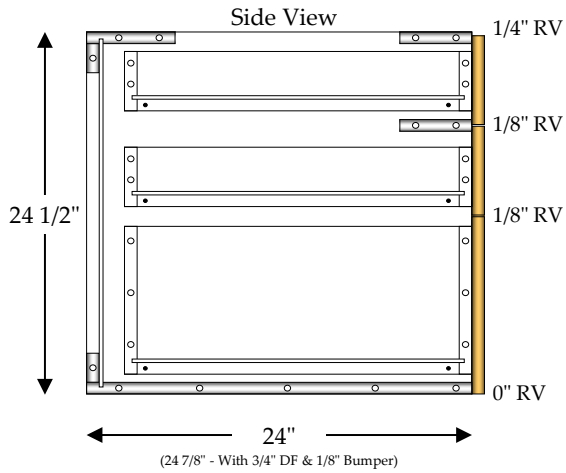

# D2TD/RO

**Desk 2 Drawer**  
**2 - 10" Drawers (DRW)**

**D2D**

\*Doors, Drawer Fronts & Hardware Not Included In Catalog Price\*

**Desk 2 Drawer**  
**2 - 9" File Drawers (F-DRW)**

**D2DF**

\*Doors, Drawer Fronts & Hardware Not Included In Catalog Price\*

**Desk 3 Drawer**

2 - 4" Drawers (DRW)

1 - 10" Drawer (DRW)

\*Doors, Drawer Fronts & Hardware Not Included In Catalog Price\*

## Desk 3 Drawer File

2 - 4" Drawers (DRW)

1 - 9" File Drawer (F-DRW)

# D3DF

\*Doors, Drawer Fronts & Hardware Not Included In Catalog Price\*

**Desk 4 Drawer**  
**4 - 4" Drawers (DRW)**

**D4D**

\*Doors, Drawer Fronts & Hardware Not Included In Catalog Price\*

**Desk Unit / 45° Corner**  
**1 - Adjustable Shelf (AS)**