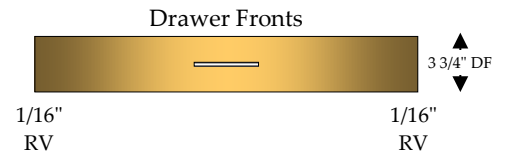

Pencil Drawer 4" High

1 - 2" Drawer with 1/4" applied bottom (DRW)

Doors, Drawer Fronts & Hardware Not Included In Catalog Price