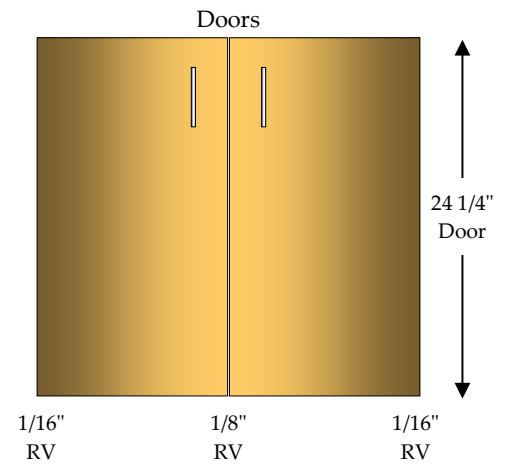

# Desk Cabinets (24 1/2"High x 24"Deep)

<i>Item</i>	<i>Name</i>	<i>Page</i>
	DU	60
	DU/RO	61
	DTD	62
	DTD/RO	63
	D2TD	64
	D2TD/RO	65
	D2D	66
	D2DF	67
	D3D	68
	D3DF	69
	D4D	70

<i>Item</i>	<i>Name</i>	<i>Page</i>
	DU/45C	71
	DU/90C	72
	DU/BCL	73
	DU/BCR	74
	DTD/BCL	75
	DTD/BCR	76
	PD4	77
	P2TD4	78
	PD6 1/4	79
	P2TD6 1/4	80

**Desk Unit**  
**1 - Adjustable Shelf (AS)**

Specify Single Door Cabinets as **HL** or **HR**

\*Doors, Drawer Fronts & Hardware Not Included In Catalog Price\*

## Desk Unit / Roll Out

## Desk Top Drawer

1 - 4" Drawer (DRW)

1 - Adjustable Shelf (AS)

Specify Single Door Cabinets as **HL** or **HR**

\*Doors, Drawer Fronts & Hardware Not Included In Catalog Price\*