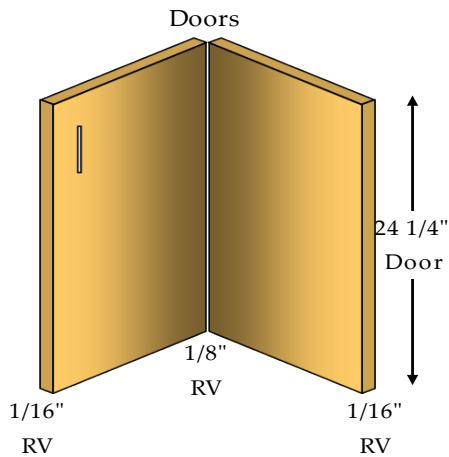

# D3DF

\*Doors, Drawer Fronts & Hardware Not Included In Catalog Price\*

**Desk 4 Drawer**  
**4 - 4" Drawers (DRW)**

**D4D**

\*Doors, Drawer Fronts & Hardware Not Included In Catalog Price\*

**Desk Unit / 45° Corner**  
**1 - Adjustable Shelf (AS)**

**DU/45C**

Specify Single Door Cabinets as **HL** or **HR**

*\*Doors, Drawer Fronts & Hardware Not Included In Catalog Price\**

**45° Opening**

33"	= 11 11/16"
36"	= 15 15/16"
39"	= 20 3/16"
42"	= 24 3/8"
45"	= 28 5/8"
48"	= 32 7/8"

**Warning!**

Door width may need to be adjusted depending on door edge profile.

**Desk Unit / 90° Corner**  
**1 - Adjustable Shelf (AS)**

**DU/90C**

Specify Single Door Cabinets as **HL** or **HR**

*\*Doors, Drawer Fronts & Hardware Not Included In Catalog Price\**

***Door Width***

- 33" = 8 1/16"
- 36" = 11 1/16"
- 39" = 14 1/16"
- 42" = 17 1/16"
- 45" = 20 1/16"
- 48" = 23 1/16"