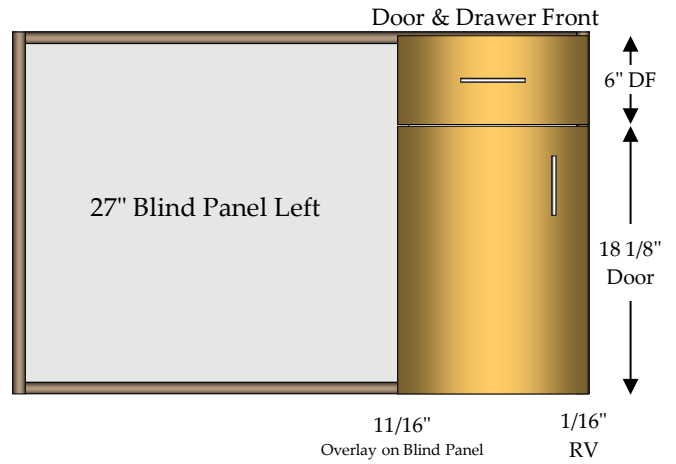

Desk Top Drawer / Blind Corner Left

1 - 4" Drawer (DRW)

1 - Adjustable Shelf (AS)

1 - 27" Blind Panel (Box material unless otherwise specified)

Specify Single Door Cabinets as **HL** or **HR**

Doors, Drawer Fronts & Hardware Not Included In Catalog Price

DTD/BCL