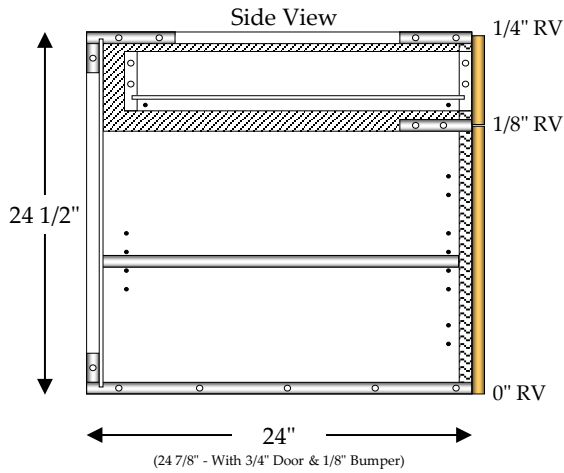

## Desk Top Drawer / Blind Corner Right

1 - 4" Drawer (DRW)

1 - Adjustable Shelf (AS)

1 - 27" Blind Panel (Box material unless otherwise specified)

Specify Single Door Cabinets as **HL** or **HR**

\*Doors, Drawer Fronts & Hardware Not Included In Catalog Price\*

# DTD/BCR

**Pencil Drawer 4" High**

1 - 2" Drawer with 1/4" applied bottom (DRW)

\*Doors, Drawer Fronts & Hardware Not Included In Catalog Price\*

**Pencil 2 Top Drawer 4" High**  
**2 - 2" Drawer with 1/4" applied bottom (DRW)**