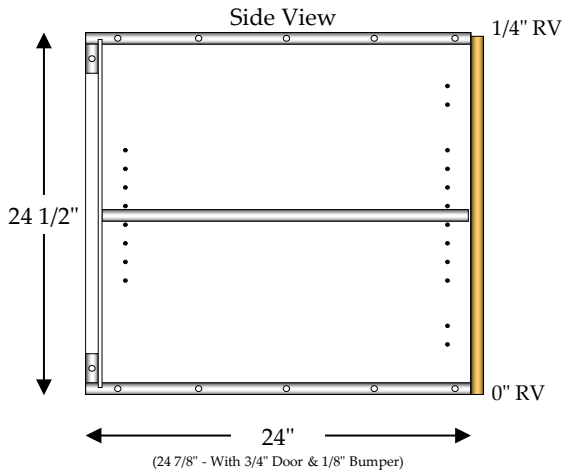

# D3DF

\*Doors, Drawer Fronts & Hardware Not Included In Catalog Price\*

**Desk 4 Drawer**  
**4 - 4" Drawers (DRW)**

**D4D**

\*Doors, Drawer Fronts & Hardware Not Included In Catalog Price\*

**Desk Unit / 45° Corner**  
**1 - Adjustable Shelf (AS)**

**DU/45C**

Specify Single Door Cabinets as **HL** or **HR**

*\*Doors, Drawer Fronts & Hardware Not Included In Catalog Price\**

**45° Opening**

33"	= 11 11/16"
36"	= 15 15/16"
39"	= 20 3/16"
42"	= 24 3/8"
45"	= 28 5/8"
48"	= 32 7/8"

**Warning!**

Door width may need to be adjusted depending on door edge profile.

**Desk Unit / 90° Corner**  
**1 - Adjustable Shelf (AS)**

**DU/90C**

Specify Single Door Cabinets as **HL** or **HR**

*\*Doors, Drawer Fronts & Hardware Not Included In Catalog Price\**

***Door Width***

- 33" = 8 1/16"
- 36" = 11 1/16"
- 39" = 14 1/16"
- 42" = 17 1/16"
- 45" = 20 1/16"
- 48" = 23 1/16"