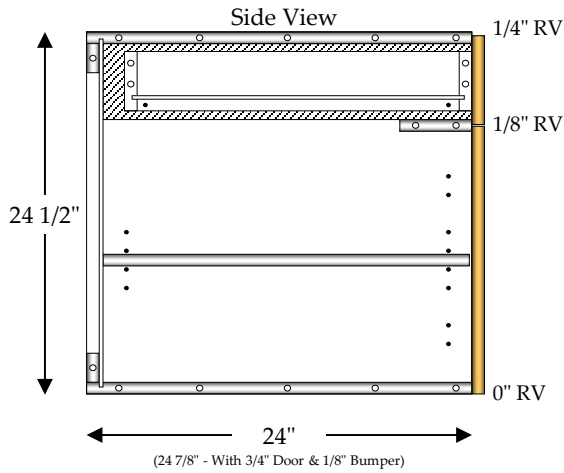

## Desk Top Drawer / Roll Out

1 - 4" Drawer (DRW)

2 - 4" Roll Outs (RO)

Roll Outs include spacer blocks

Specify Single Door Cabinets as **HL** or **HR**

\*Doors, Drawer Fronts & Hardware Not Included In Catalog Price\*

## Desk 2 Top Drawer

2 - 4" Top Drawers (2TD)

1 - Adjustable Shelf (AS)

Full Top, Double Partition Between Top Drawers

Specify Single Door Cabinets as **HL** or **HR**

\*Doors, Drawer Fronts & Hardware Not Included In Catalog Price\*

## Desk 2 Top Drawer / Roll Out

2 - 4" Top Drawers (2TD)

2 - 4" Roll Outs (RO)

Full Top, Double Partition Between Top Drawers

Roll Outs include spacer blocks

Specify Single Door Cabinets as **HL** or **HR**