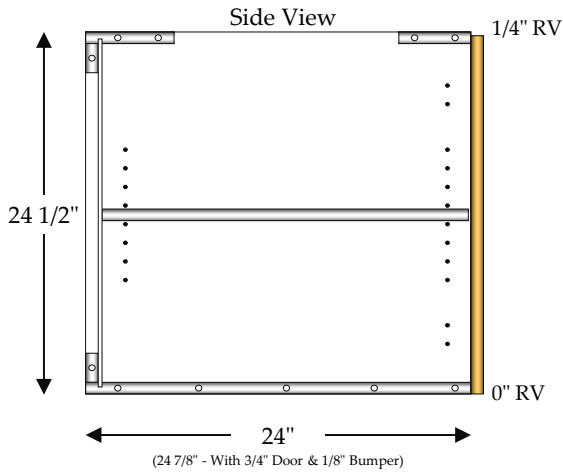

# Desk Cabinets (24 1/2"High x 24"Deep)

<i>Item</i>	<i>Name</i>	<i>Page</i>
	DU	60
	DU/RO	61
	DTD	62
	DTD/RO	63
	D2TD	64
	D2TD/RO	65
	D2D	66
	D2DF	67
	D3D	68
	D3DF	69
	D4D	70

<i>Item</i>	<i>Name</i>	<i>Page</i>
	DU/45C	71
	DU/90C	72
	DU/BCL	73
	DU/BCR	74
	DTD/BCL	75
	DTD/BCR	76
	PD4	77
	P2TD4	78
	PD6 1/4	79
	P2TD6 1/4	80

**Desk Unit**  
**1 - Adjustable Shelf (AS)**

Specify Single Door Cabinets as **HL** or **HR**

\*Doors, Drawer Fronts & Hardware Not Included In Catalog Price\*