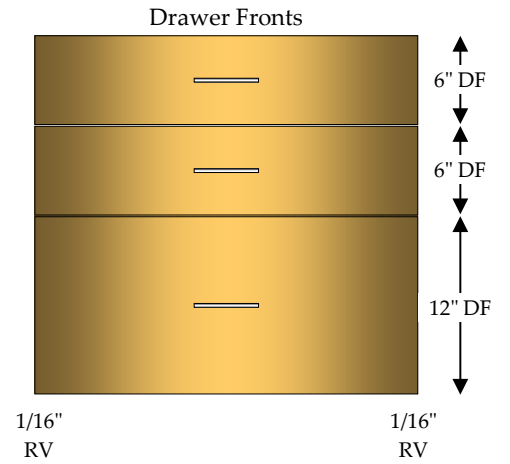

## Desk 2 Top Drawer

2 - 4" Top Drawers (2TD)

1 - Adjustable Shelf (AS)

Full Top, Double Partition Between Top Drawers

Specify Single Door Cabinets as **HL** or **HR**

\*Doors, Drawer Fronts & Hardware Not Included In Catalog Price\*

## Desk 2 Top Drawer / Roll Out

2 - 4" Top Drawers (2TD)

2 - 4" Roll Outs (RO)

Full Top, Double Partition Between Top Drawers

Roll Outs include spacer blocks

Specify Single Door Cabinets as **HL** or **HR**

# D2TD/RO

**Desk 2 Drawer**  
**2 - 10" Drawers (DRW)**

**D2D**

\*Doors, Drawer Fronts & Hardware Not Included In Catalog Price\*

**Desk 2 Drawer**  
**2 - 9" File Drawers (F-DRW)**

**D2DF**

\*Doors, Drawer Fronts & Hardware Not Included In Catalog Price\*

**Desk 3 Drawer**

2 - 4" Drawers (DRW)

1 - 10" Drawer (DRW)

\*Doors, Drawer Fronts & Hardware Not Included In Catalog Price\*