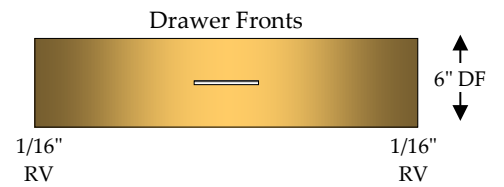

Pencil Drawer 6 1/4" High

1 - 4" Drawer (DRW)

PD6 1/4

Doors, Drawer Fronts & Hardware Not Included In Catalog Price