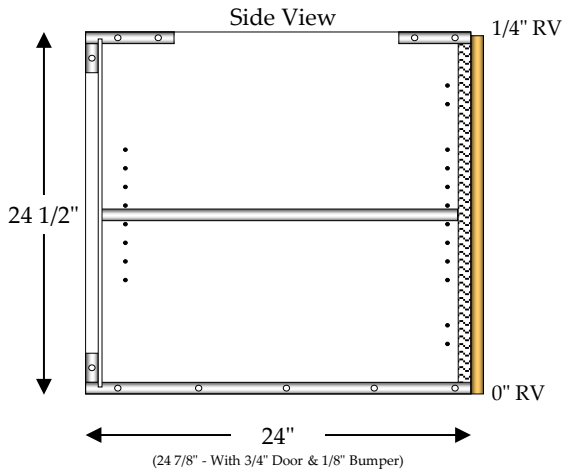

Desk Unit / Blind Corner Left

1 - Adjustable Shelf (AS)

1 - 27" Blind Panel (Box material unless otherwise specified)

Specify Single Door Cabinets as **HL** or **HR**

Doors, Drawer Fronts & Hardware Not Included In Catalog Price

DU/BCL