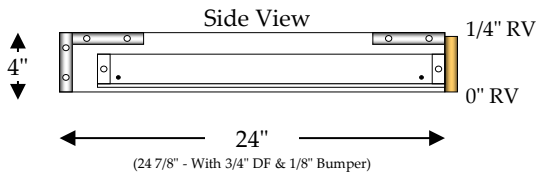

## Desk Top Drawer / Blind Corner Right

1 - 4" Drawer (DRW)

1 - Adjustable Shelf (AS)

1 - 27" Blind Panel (Box material unless otherwise specified)

Specify Single Door Cabinets as **HL** or **HR**

\*Doors, Drawer Fronts & Hardware Not Included In Catalog Price\*

# DTD/BCR

**Pencil Drawer 4" High**

1 - 2" Drawer with 1/4" applied bottom (DRW)

\*Doors, Drawer Fronts & Hardware Not Included In Catalog Price\*

**Pencil 2 Top Drawer 4" High**  
**2 - 2" Drawer with 1/4" applied bottom (DRW)**