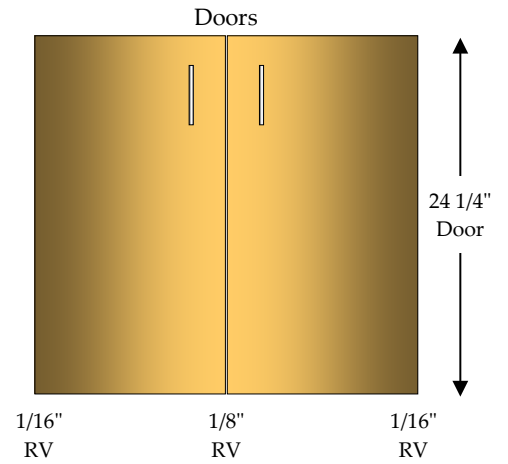

# Desk Cabinets (24 1/2"High x 24"Deep)

<i>Item</i>	<i>Name</i>	<i>Page</i>
	DU	60
	DU/RO	61
	DTD	62
	DTD/RO	63
	D2TD	64
	D2TD/RO	65
	D2D	66
	D2DF	67
	D3D	68
	D3DF	69
	D4D	70

<i>Item</i>	<i>Name</i>	<i>Page</i>
	DU/45C	71
	DU/90C	72
	DU/BCL	73
	DU/BCR	74
	DTD/BCL	75
	DTD/BCR	76
	PD4	77
	P2TD4	78
	PD6 1/4	79
	P2TD6 1/4	80

**Desk Unit**  
**1 - Adjustable Shelf (AS)**

Specify Single Door Cabinets as **HL** or **HR**

\*Doors, Drawer Fronts & Hardware Not Included In Catalog Price\*