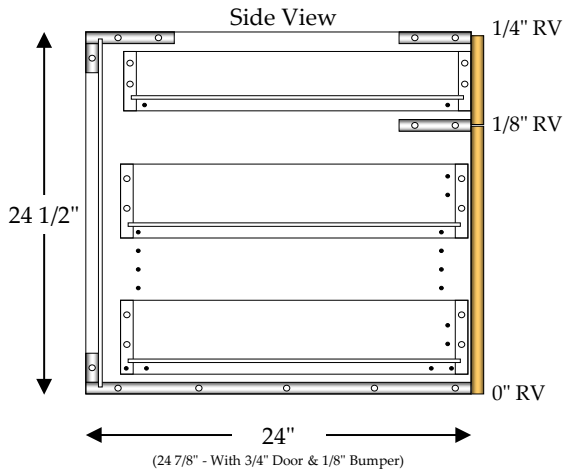

## Desk Top Drawer

1 - 4" Drawer (DRW)

1 - Adjustable Shelf (AS)

Specify Single Door Cabinets as **HL** or **HR**

\*Doors, Drawer Fronts & Hardware Not Included In Catalog Price\*

## Desk Top Drawer / Roll Out

1 - 4" Drawer (DRW)

2 - 4" Roll Outs (RO)

Roll Outs include spacer blocks

Specify Single Door Cabinets as **HL** or **HR**

\*Doors, Drawer Fronts & Hardware Not Included In Catalog Price\*

## Desk 2 Top Drawer

2 - 4" Top Drawers (2TD)

1 - Adjustable Shelf (AS)

Full Top, Double Partition Between Top Drawers

Specify Single Door Cabinets as **HL** or **HR**

\*Doors, Drawer Fronts & Hardware Not Included In Catalog Price\*