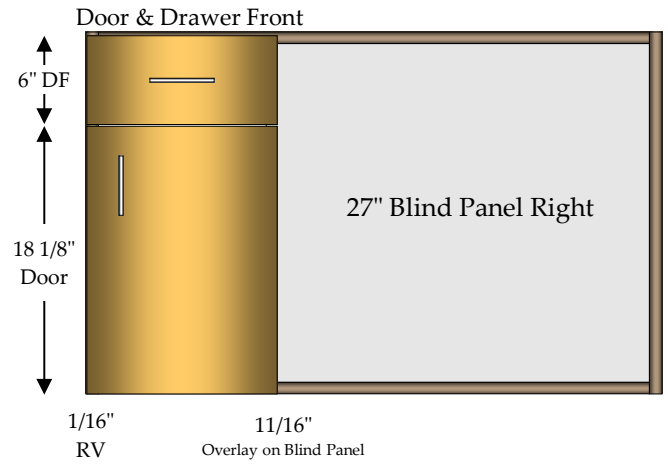

Desk Top Drawer / Blind Corner Right

1 - 4" Drawer (DRW)

1 - Adjustable Shelf (AS)

1 - 27" Blind Panel (Box material unless otherwise specified)

Specify Single Door Cabinets as **HL** or **HR**

Doors, Drawer Fronts & Hardware Not Included In Catalog Price

DTD/BCR