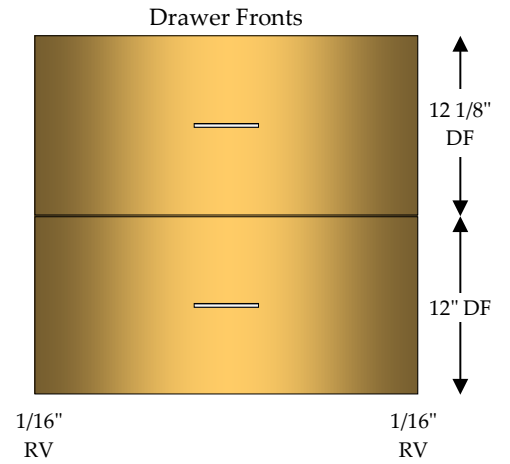

## Desk 2 Top Drawer

2 - 4" Top Drawers (2TD)

1 - Adjustable Shelf (AS)

Full Top, Double Partition Between Top Drawers

Specify Single Door Cabinets as **HL** or **HR**

\*Doors, Drawer Fronts & Hardware Not Included In Catalog Price\*

## Desk 2 Top Drawer / Roll Out

2 - 4" Top Drawers (2TD)

2 - 4" Roll Outs (RO)

Full Top, Double Partition Between Top Drawers

Roll Outs include spacer blocks

Specify Single Door Cabinets as **HL** or **HR**

# D2TD/RO

**Desk 2 Drawer**  
**2 - 10" Drawers (DRW)**

**D2D**

\*Doors, Drawer Fronts & Hardware Not Included In Catalog Price\*

**Desk 2 Drawer**  
**2 - 9" File Drawers (F-DRW)**

**D2DF**

\*Doors, Drawer Fronts & Hardware Not Included In Catalog Price\*

**Desk 3 Drawer**

2 - 4" Drawers (DRW)

1 - 10" Drawer (DRW)

\*Doors, Drawer Fronts & Hardware Not Included In Catalog Price\*