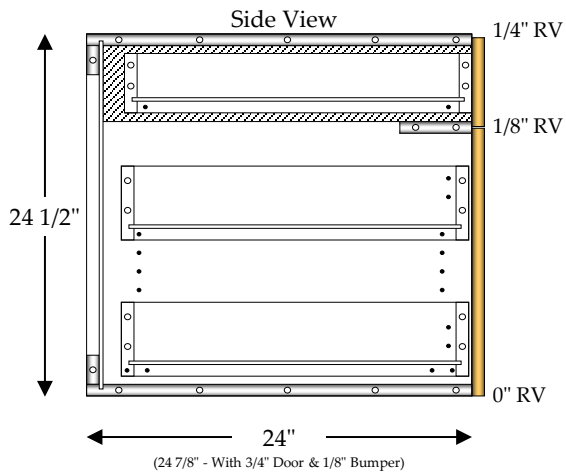

## Desk 2 Top Drawer

2 - 4" Top Drawers (2TD)

1 - Adjustable Shelf (AS)

Full Top, Double Partition Between Top Drawers

Specify Single Door Cabinets as **HL** or **HR**

\*Doors, Drawer Fronts & Hardware Not Included In Catalog Price\*

## Desk 2 Top Drawer / Roll Out

2 - 4" Top Drawers (2TD)

2 - 4" Roll Outs (RO)

Full Top, Double Partition Between Top Drawers

Roll Outs include spacer blocks

Specify Single Door Cabinets as **HL** or **HR**

# D2TD/RO

**Desk 2 Drawer**  
**2 - 10" Drawers (DRW)**

**D2D**

\*Doors, Drawer Fronts & Hardware Not Included In Catalog Price\*

**Desk 2 Drawer**  
**2 - 9" File Drawers (F-DRW)**

**D2DF**

\*Doors, Drawer Fronts & Hardware Not Included In Catalog Price\*