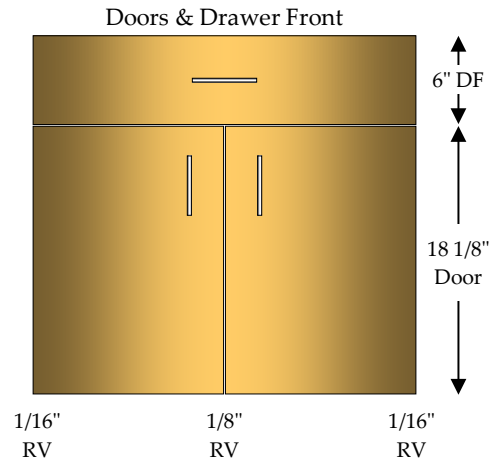

## Desk Top Drawer

1 - 4" Drawer (DRW)

1 - Adjustable Shelf (AS)

Specify Single Door Cabinets as **HL** or **HR**

\*Doors, Drawer Fronts & Hardware Not Included In Catalog Price\*

## Desk Top Drawer / Roll Out

1 - 4" Drawer (DRW)

2 - 4" Roll Outs (RO)

Roll Outs include spacer blocks

Specify Single Door Cabinets as **HL** or **HR**

\*Doors, Drawer Fronts & Hardware Not Included In Catalog Price\*

## Desk 2 Top Drawer

2 - 4" Top Drawers (2TD)

1 - Adjustable Shelf (AS)

Full Top, Double Partition Between Top Drawers

Specify Single Door Cabinets as **HL** or **HR**

\*Doors, Drawer Fronts & Hardware Not Included In Catalog Price\*