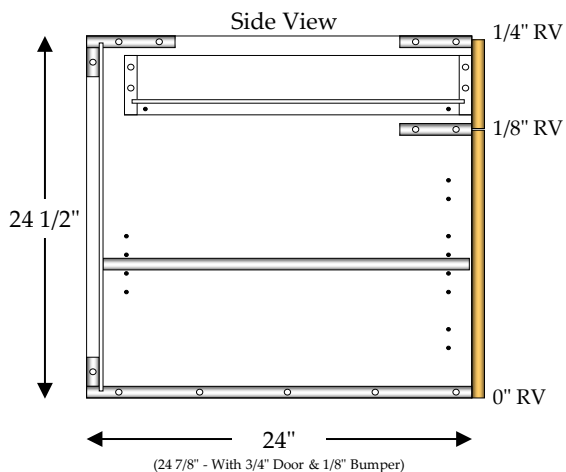

## Desk Top Drawer

1 - 4" Drawer (DRW)

1 - Adjustable Shelf (AS)

Specify Single Door Cabinets as **HL** or **HR**

\*Doors, Drawer Fronts & Hardware Not Included In Catalog Price\*

## Desk Top Drawer / Roll Out

1 - 4" Drawer (DRW)

2 - 4" Roll Outs (RO)

Roll Outs include spacer blocks

Specify Single Door Cabinets as **HL** or **HR**

\*Doors, Drawer Fronts & Hardware Not Included In Catalog Price\*