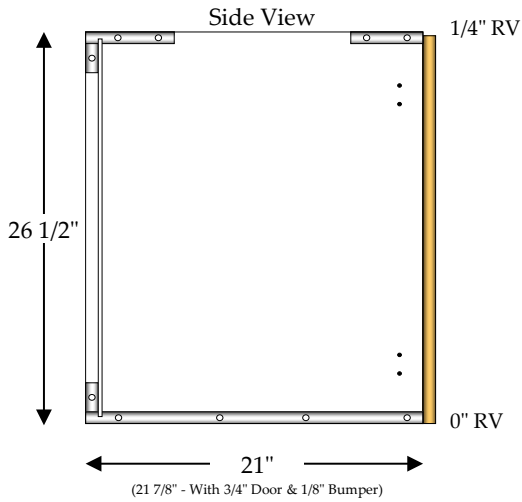

Vanity Sink Unit

VSU

Specify Single Door Cabinets as **HL** or **HR**

Doors, Drawer Fronts & Hardware Not Included In Catalog Price