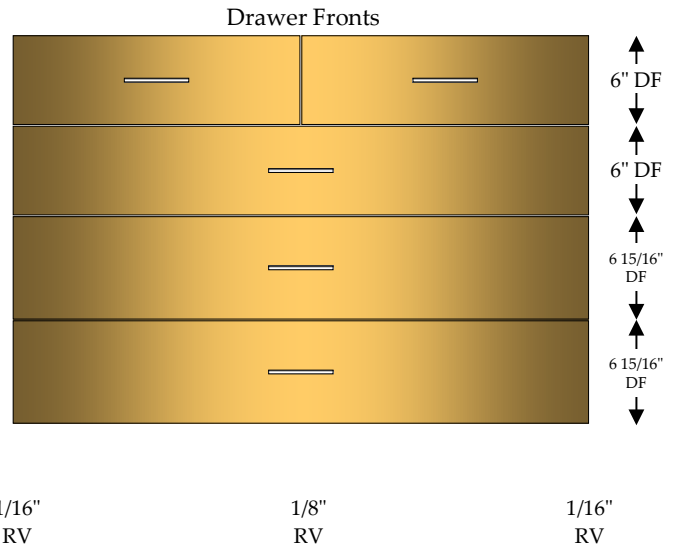

Vanity 4 Drawer / 2 Top Drawer

2 - 4" Top Drawers (2TD)

1 - 4" Drawer (DRW)

2 - 5" Drawers (DRW)

Full Top, Double Partition Between Top Drawers

Doors, Drawer Fronts & Hardware Not Included In Catalog Price

V4D/2TD