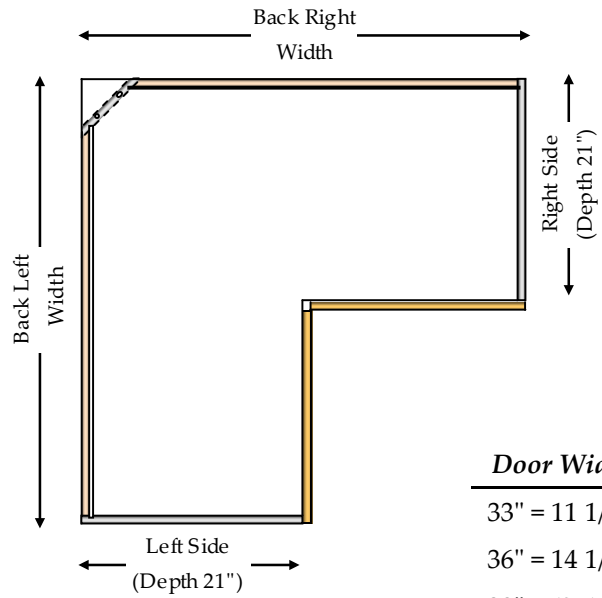

Vanity Unit / 90° Corner
1 - Adjustable Shelf (AS)

VU/90C

Specify Single Door Cabinets as **HL** or **HR**

Doors, Drawer Fronts & Hardware Not Included In Catalog Price

Door Width

- 33" = 11 1/16"
- 36" = 14 1/16"
- 39" = 17 1/16"
- 42" = 20 1/16"
- 45" = 23 1/16"
- 48" = 26 1/16"