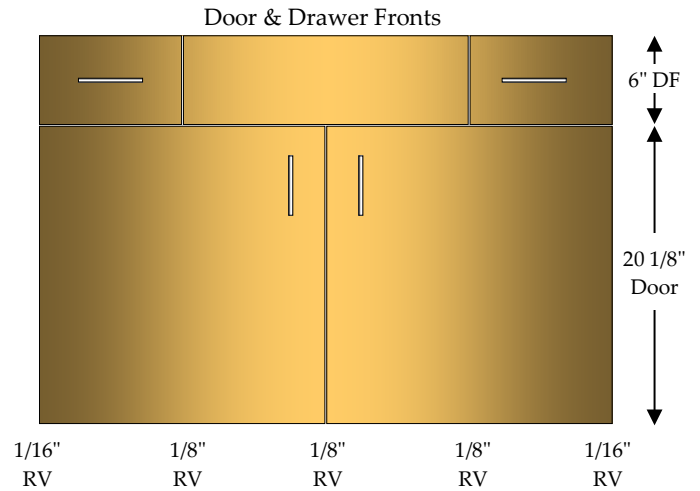

Vanity Sink False Front / Combination 2 Top Drawer

2 - 4" Drawers (DRW)

VSFF/2TD

Specify False Front & Drawer Front Widths

- 2 - Single Partitions Between False Front & Drawers
- 2 - Particle Board Blocks to Mount False Front

Specify Single Door Cabinets as **HL** or **HR**

Doors, Drawer Fronts & Hardware Not Included In Catalog Price