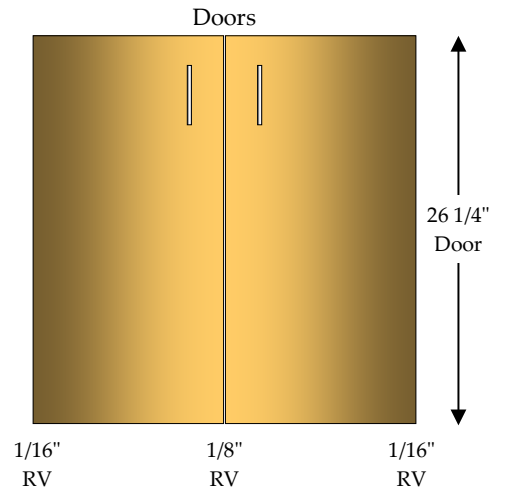

Vanity Unit
1 - Adjustable Shelf (AS)

VU

Specify Single Door Cabinets as **HL** or **HR**

Doors, Drawer Fronts & Hardware Not Included In Catalog Price