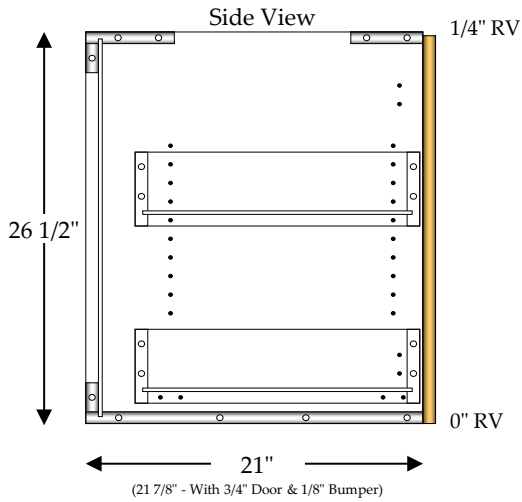

## Vanity Top Drawer

1 - 4" Drawer (DRW)

1 - Adjustable Shelf (AS)