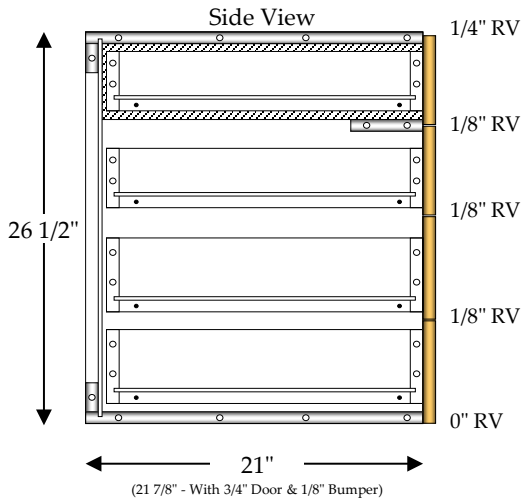

Vanity 4 Drawer / 2 Top Drawer

2 - 4" Top Drawers (2TD)

1 - 4" Drawer (DRW)

2 - 5" Drawers (DRW)

Full Top, Double Partition Between Top Drawers

Doors, Drawer Fronts & Hardware Not Included In Catalog Price

V4D/2TD