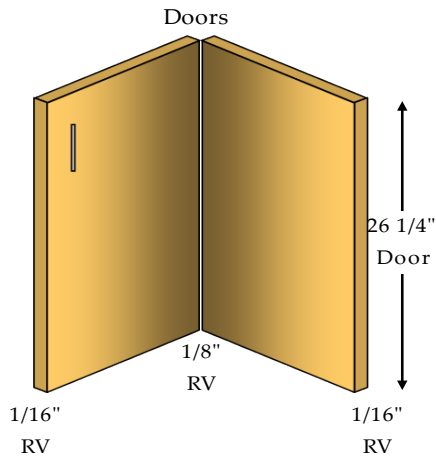

Vanity Unit / 90° Corner
1 - Adjustable Shelf (AS)

VU/90C

Specify Single Door Cabinets as **HL** or **HR**

Doors, Drawer Fronts & Hardware Not Included In Catalog Price

Door Width

- 33" = 11 1/16"
- 36" = 14 1/16"
- 39" = 17 1/16"
- 42" = 20 1/16"
- 45" = 23 1/16"
- 48" = 26 1/16"