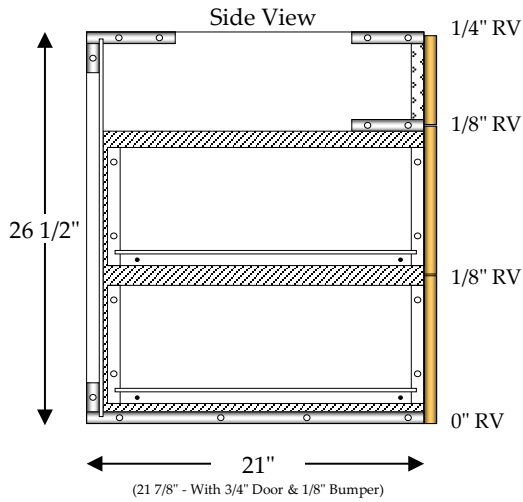

Vanity Sink False Front / Side 2 Drawer Right

2 - 8" Drawers (DRW)

Specify Drawer Front Widths

- 1 - Partitions Between Doors & Drawers
- 2 - Particle Board Blocks to Mount False Front

Specify Single Door Cabinets as **HL** or **HR**

Doors, Drawer Fronts & Hardware Not Included In Catalog Price

VSFF/S2DR