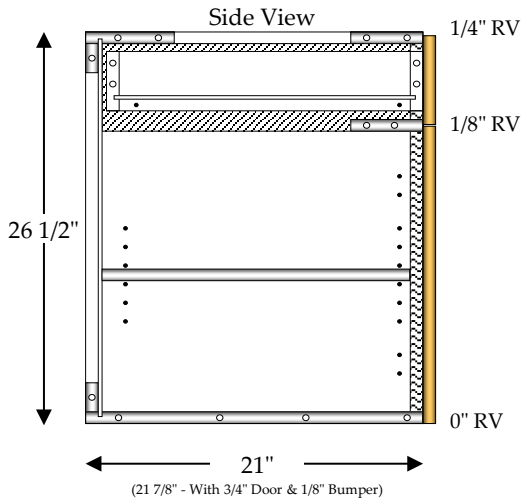

Vanity Top Drawer / Blind Corner Right

1 - 4" Drawer (DRW)

1 - Adjustable Shelf (AS)

1 - 27" Blind Panel (Box material unless otherwise specified)

Specify Single Door Cabinets as **HL** or **HR**

Doors, Drawer Fronts & Hardware Not Included In Catalog Price

VTD/BCR