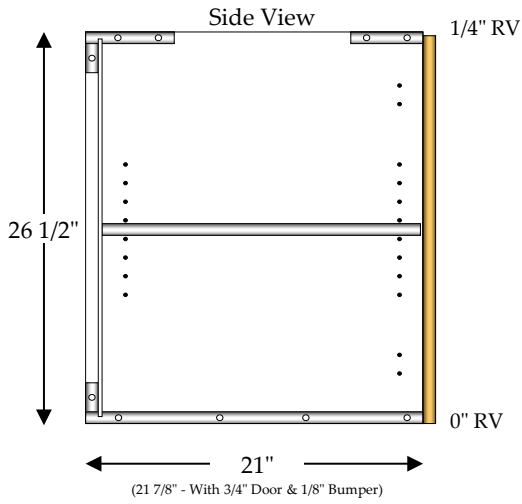

Vanity Unit
1 - Adjustable Shelf (AS)

VU

Specify Single Door Cabinets as **HL** or **HR**

Doors, Drawer Fronts & Hardware Not Included In Catalog Price