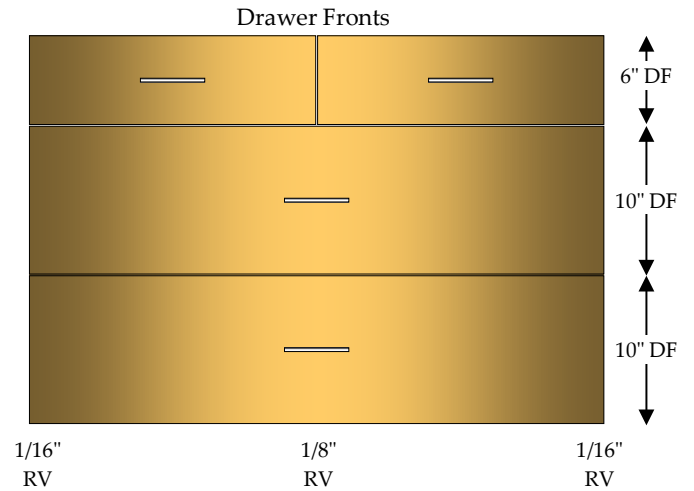

## Vanity 3 Drawer / 2 Top Drawer

2 - 4" Top Drawers (2TD)

2 - 8" Drawers (DRW)

Full Top, Double Partition Between Top Drawers

\*Doors, Drawer Fronts & Hardware Not Included In Catalog Price\*

# V3D/2TD

**Vanity 4 Drawer**

2 - 4" Drawers (DRW)

2 - 5" Drawers (DRW)

**V4D**

\*Doors, Drawer Fronts & Hardware Not Included In Catalog Price\*

## Vanity 4 Drawer / 2 Top Drawer

2 - 4" Top Drawers (2TD)

1 - 4" Drawer (DRW)

2 - 5" Drawers (DRW)

Full Top, Double Partition Between Top Drawers

\*Doors, Drawer Fronts & Hardware Not Included In Catalog Price\*