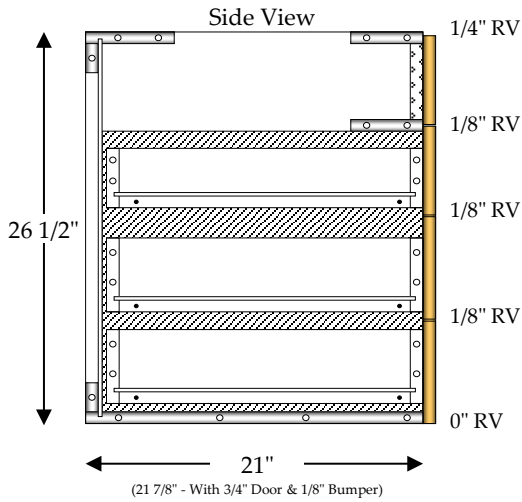

Vanity Sink False Front / Side 3 Drawer Left

1 - 4" Drawer (DRW)

2 - 5" Drawers (DRW)

Specify Drawer Front Widths

1 - Partitions Between Doors & Drawers

2 - Particle Board Blocks to Mount False Front

Specify Single Door Cabinets as **HL** or **HR**

Doors, Drawer Fronts & Hardware Not Included In Catalog Price

VSFF/S3DL