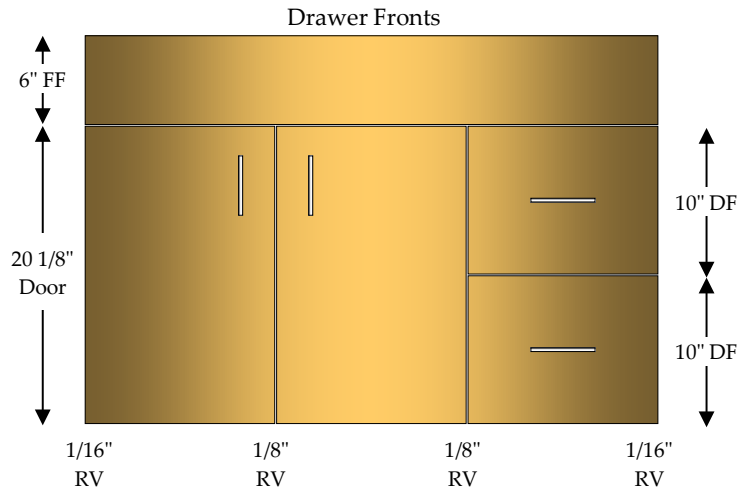

Vanity Sink False Front / Side 2 Drawer Right

2 - 8" Drawers (DRW)

Specify Drawer Front Widths

- 1 - Partitions Between Doors & Drawers
- 2 - Particle Board Blocks to Mount False Front

Specify Single Door Cabinets as **HL** or **HR**

Doors, Drawer Fronts & Hardware Not Included In Catalog Price

VSFF/S2DR