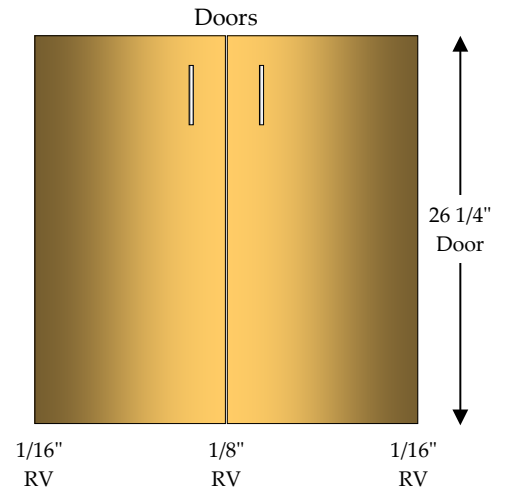

Vanity Sink Unit

VSU

Specify Single Door Cabinets as **HL** or **HR**

Doors, Drawer Fronts & Hardware Not Included In Catalog Price