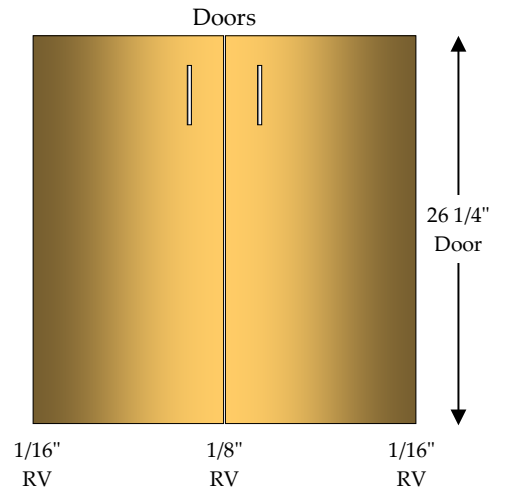

## Vanity Top Drawer

1 - 4" Drawer (DRW)

1 - Adjustable Shelf (AS)

## Vanity Top Drawer / Roll Out

1 - 4" Drawer (DRW)

2 - 4" Roll Outs (RO)

Roll Outs include 1" spacer blocks

Specify Single Door Cabinets as **HL** or **HR**

\*Doors, Drawer Fronts & Hardware Not Included In Catalog Price\*

## Vanity Sink Unit Apron

1 - 7" Apron (Box material unless otherwise specified)  
Top Hinge (Bore Doors 9" on Center)

Specify Single Door Cabinets as **HL** or **HR**

\*Doors, Drawer Fronts & Hardware Not Included In Catalog Price\*