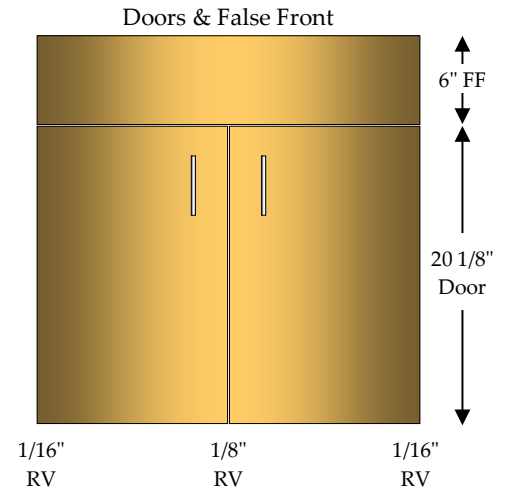

Vanity Sink False Front Apron

1 - 7" Apron (Box material unless otherwise specified)

Specify Single Door Cabinets as **HL** or **HR**

Doors, Drawer Fronts & Hardware Not Included In Catalog Price

VSFF/Apron