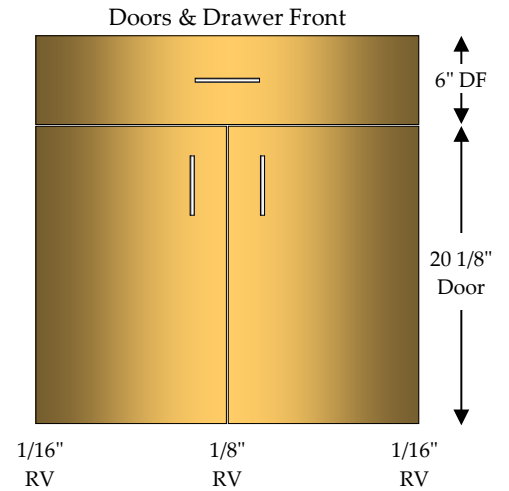

## Vanity Top Drawer

1 - 4" Drawer (DRW)

1 - Adjustable Shelf (AS)

## Vanity Top Drawer / Roll Out

1 - 4" Drawer (DRW)

2 - 4" Roll Outs (RO)

Roll Outs include 1" spacer blocks

Specify Single Door Cabinets as **HL** or **HR**

\*Doors, Drawer Fronts & Hardware Not Included In Catalog Price\*