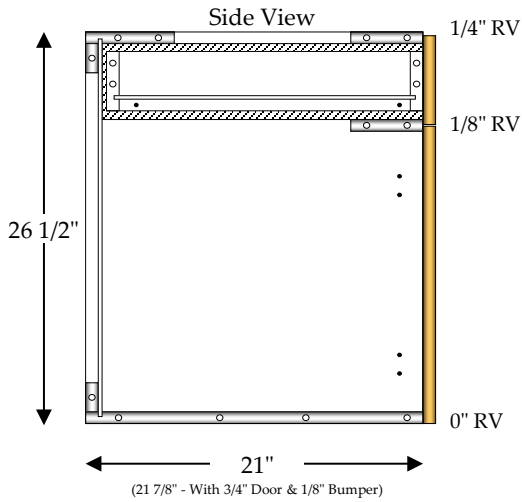

Vanity Sink False Front / Combination 2 Top Drawer

2 - 4" Drawers (DRW)

VSFF/2TD

Specify False Front & Drawer Front Widths

- 2 - Single Partitions Between False Front & Drawers
- 2 - Particle Board Blocks to Mount False Front

Specify Single Door Cabinets as **HL** or **HR**

Doors, Drawer Fronts & Hardware Not Included In Catalog Price