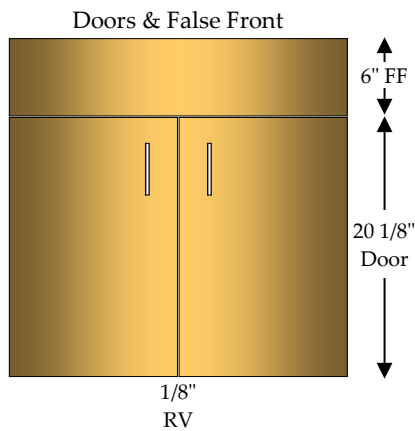

Vanity Sink False Front / 45° Corner

VSFF/45C

2 - Particle Board Blocks to Mount False Front
Mid Spreader requires customer placement

Specify Single Door Cabinets as **HL** or **HR**

Doors, Drawer Fronts & Hardware Not Included In Catalog Price

45° Opening

33" = 15 15/16"

36" = 20 1/8"

39" = 24 3/8"

42" = 28 5/8"

45" = 32 7/8"

48" = 37 1/8"

Warning!

Door width may need to be adjusted depending on door edge profile.