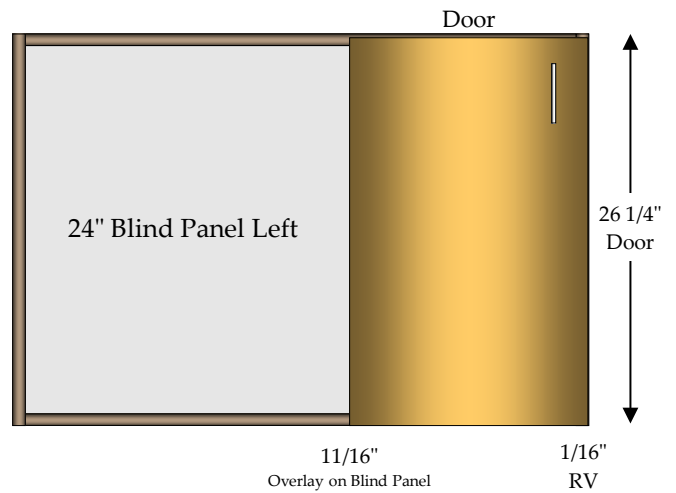

Vanity Unit / Blind Corner Left

1 - Adjustable Shelf (AS)

1 - 27" Blind Panel (Box material unless otherwise specified)

Specify Single Door Cabinets as **HL** or **HR**

Doors, Drawer Fronts & Hardware Not Included In Catalog Price

VU/BCL