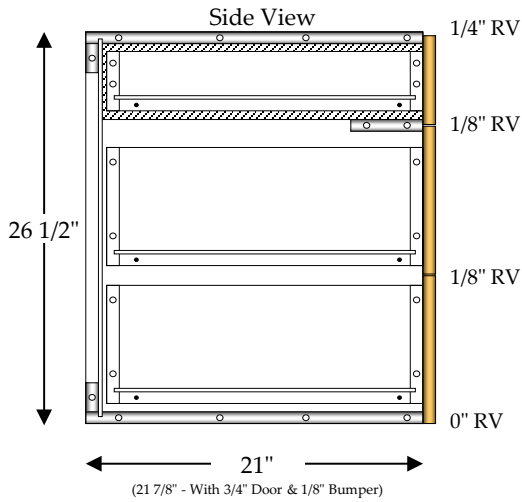

## Vanity 3 Drawer / 2 Top Drawer

2 - 4" Top Drawers (2TD)

2 - 8" Drawers (DRW)

Full Top, Double Partition Between Top Drawers

\*Doors, Drawer Fronts & Hardware Not Included In Catalog Price\*

# V3D/2TD

**Vanity 4 Drawer**

2 - 4" Drawers (DRW)

2 - 5" Drawers (DRW)

**V4D**

\*Doors, Drawer Fronts & Hardware Not Included In Catalog Price\*