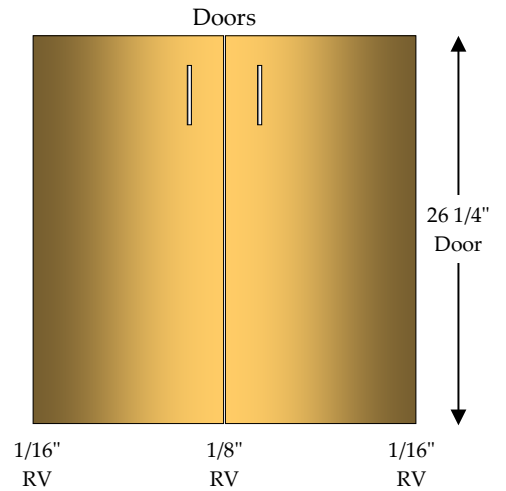

**Vanity Unit**  
**1 - Adjustable Shelf (AS)**

**VU**

Specify Single Door Cabinets as **HL** or **HR**

\*Doors, Drawer Fronts & Hardware Not Included In Catalog Price\*

## Vanity Unit / Roll Out

2 - 4" Roll Outs (RO)

## Vanity Top Drawer

1 - 4" Drawer (DRW)

1 - Adjustable Shelf (AS)