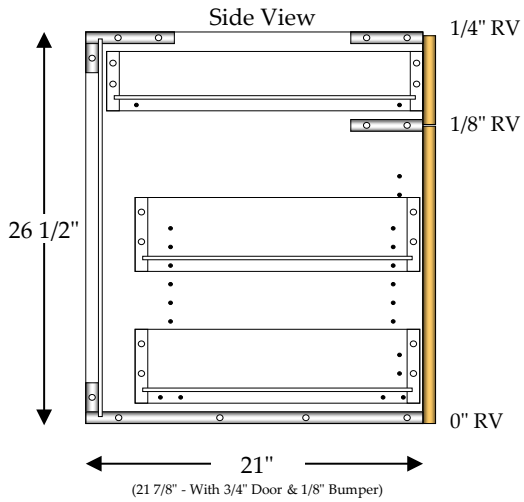

Vanity Top Drawer / Roll Out

1 - 4" Drawer (DRW)

2 - 4" Roll Outs (RO)

Roll Outs include 1" spacer blocks

Specify Single Door Cabinets as **HL** or **HR**

Doors, Drawer Fronts & Hardware Not Included In Catalog Price

VTD/RO