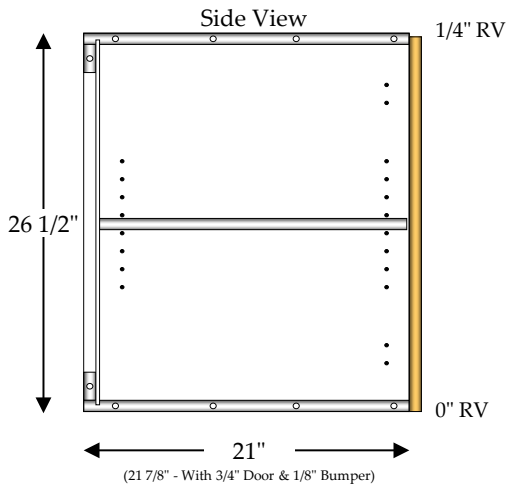

Vanity Unit / 90° Corner
1 - Adjustable Shelf (AS)

VU/90C

Specify Single Door Cabinets as **HL** or **HR**

Doors, Drawer Fronts & Hardware Not Included In Catalog Price

Door Width

- 33" = 11 1/16"
- 36" = 14 1/16"
- 39" = 17 1/16"
- 42" = 20 1/16"
- 45" = 23 1/16"
- 48" = 26 1/16"