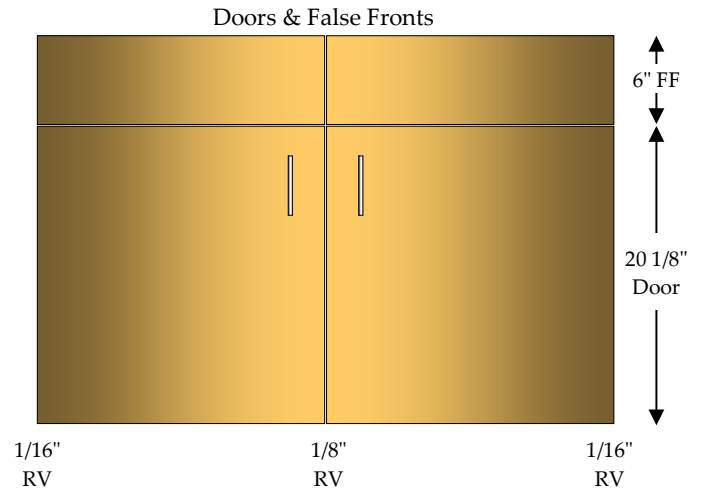

Vanity Sink 2 False Front Apron

1 - 7" Apron (Box material unless otherwise specified)

Specify Single Door Cabinets as **HL** or **HR**

Doors, Drawer Fronts & Hardware Not Included In Catalog Price

VS2FF/Apron