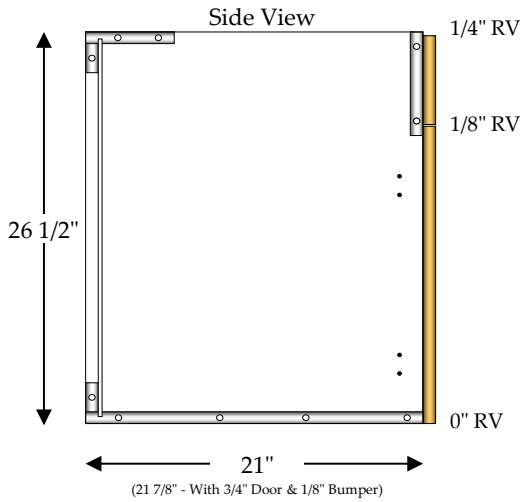

Vanity Sink 2 False Front Apron

1 - 7" Apron (Box material unless otherwise specified)

Specify Single Door Cabinets as **HL** or **HR**

Doors, Drawer Fronts & Hardware Not Included In Catalog Price

VS2FF/Apron