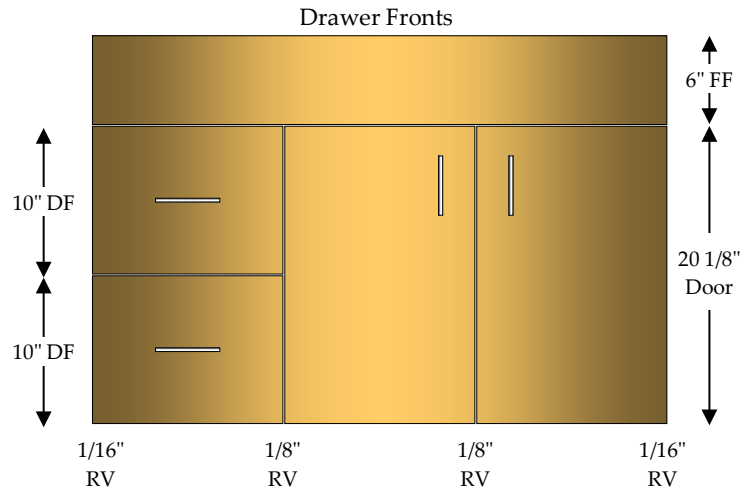

Vanity Sink False Front / Side 2 Drawer Left

2 - 8" Drawers (DRW)

Specify Drawer Front Widths

- 1 - Partitions Between Doors & Drawers
- 2 - Particle Board Blocks to Mount False Front

Specify Single Door Cabinets as **HL** or **HR**

Doors, Drawer Fronts & Hardware Not Included In Catalog Price

VSFF/S2DL