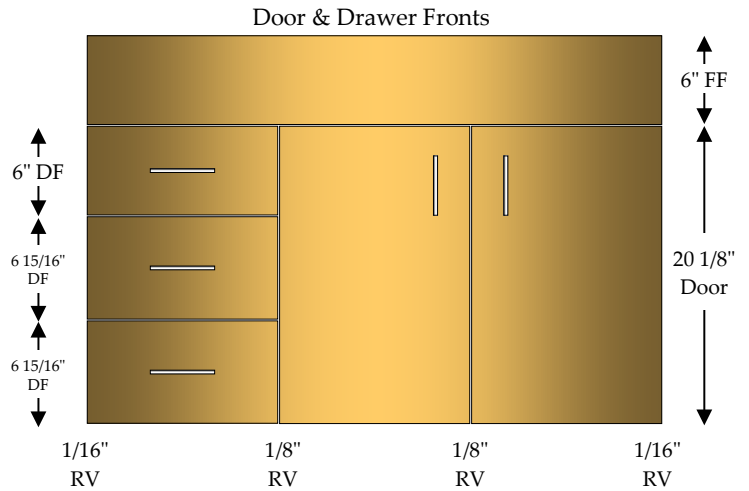

Vanity Sink False Front / Side 3 Drawer Left

1 - 4" Drawer (DRW)

2 - 5" Drawers (DRW)

Specify Drawer Front Widths

1 - Partitions Between Doors & Drawers

2 - Particle Board Blocks to Mount False Front

Specify Single Door Cabinets as **HL** or **HR**

Doors, Drawer Fronts & Hardware Not Included In Catalog Price

VSFF/S3DL