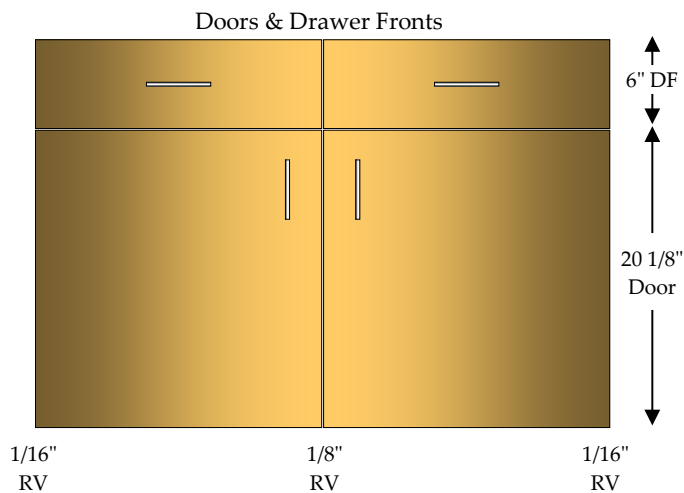

## Vanity Top Drawer / Roll Out

1 - 4" Drawer (DRW)

2 - 4" Roll Outs (RO)

Roll Outs include 1" spacer blocks

Specify Single Door Cabinets as **HL** or **HR**

\*Doors, Drawer Fronts & Hardware Not Included In Catalog Price\*

## Vanity 2 Top Drawer

2 - 4" Top Drawers (2TD)

1 - Adjustable Shelf (AS)

Full Top, Double Partition Between Top Drawers

Specify Single Door Cabinets as **HL** or **HR**

\*Doors, Drawer Fronts & Hardware Not Included In Catalog Price\*

## Vanity 2 Top Drawer / Roll Out

2 - 4" Top Drawers (2TD)

2 - 4" Roll Outs (RO)

Full Top, Double Partition Between Top Drawers

Roll Outs include 1" spacer blocks

Specify Single Door Cabinets as **HL** or **HR**