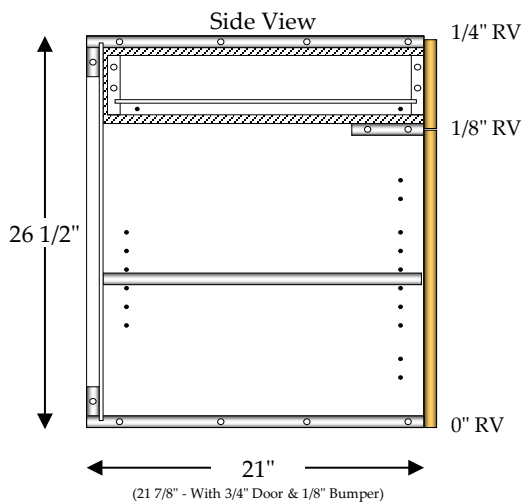

## Vanity 2 Top Drawer

2 - 4" Top Drawers (2TD)

1 - Adjustable Shelf (AS)

Full Top, Double Partition Between Top Drawers

Specify Single Door Cabinets as **HL** or **HR**

\*Doors, Drawer Fronts & Hardware Not Included In Catalog Price\*

## Vanity 2 Top Drawer / Roll Out

2 - 4" Top Drawers (2TD)

2 - 4" Roll Outs (RO)

Full Top, Double Partition Between Top Drawers

Roll Outs include 1" spacer blocks

Specify Single Door Cabinets as **HL** or **HR**