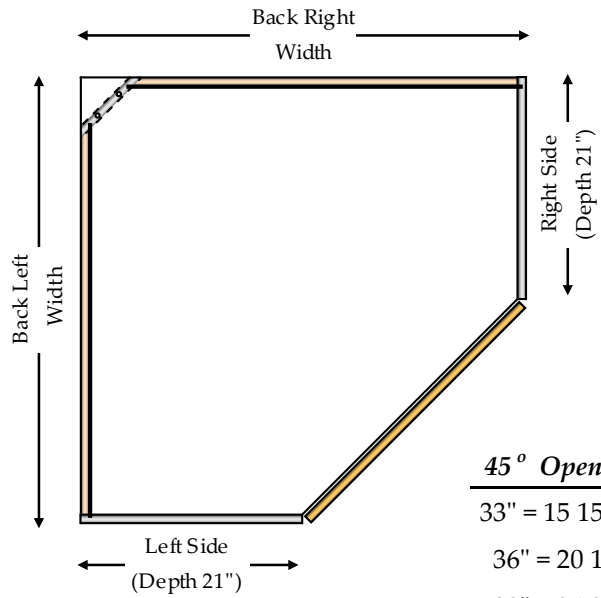

*\*Doors, Drawer Fronts & Hardware Not Included In Catalog Price\**

**45° Opening**

33"	= 15 15/16"
36"	= 20 1/8"
39"	= 24 3/8"
42"	= 28 5/8"
45"	= 32 7/8"
48"	= 37 1/8"

**Warning!**  
 Door width may need to be adjusted depending on door edge profile.