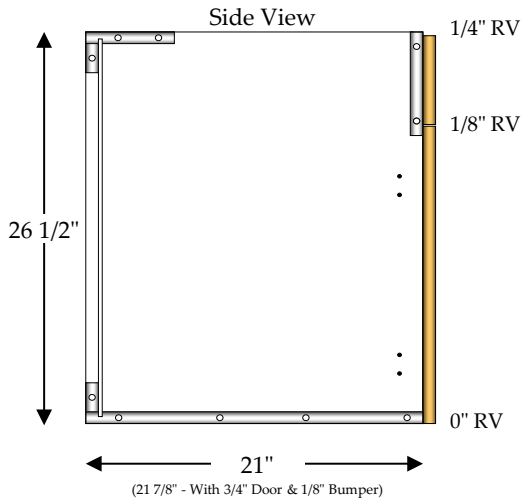

Vanity Sink False Front Apron

1 - 7" Apron (Box material unless otherwise specified)

Specify Single Door Cabinets as **HL** or **HR**

Doors, Drawer Fronts & Hardware Not Included In Catalog Price

VSFF/Apron