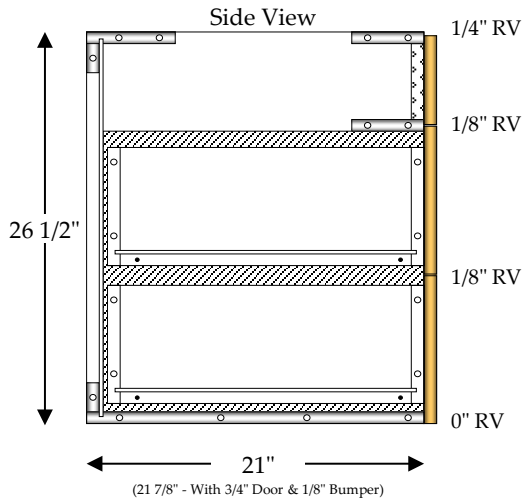

Vanity Sink False Front / Side 2 Drawer Left

2 - 8" Drawers (DRW)

Specify Drawer Front Widths

- 1 - Partitions Between Doors & Drawers
- 2 - Particle Board Blocks to Mount False Front

Specify Single Door Cabinets as **HL** or **HR**

Doors, Drawer Fronts & Hardware Not Included In Catalog Price

VSFF/S2DL