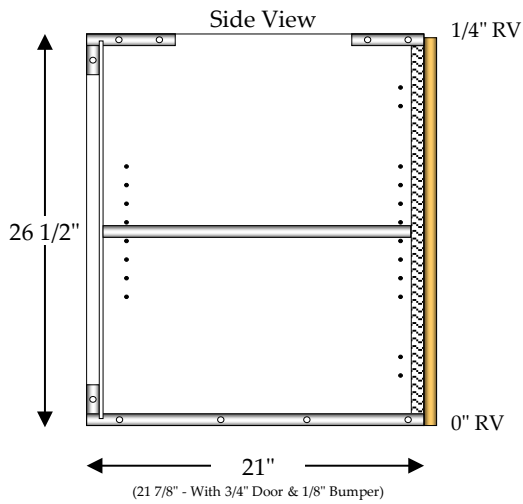

Vanity Unit / Blind Corner Left

1 - Adjustable Shelf (AS)

1 - 27" Blind Panel (Box material unless otherwise specified)

Specify Single Door Cabinets as **HL** or **HR**

Doors, Drawer Fronts & Hardware Not Included In Catalog Price

VU/BCL