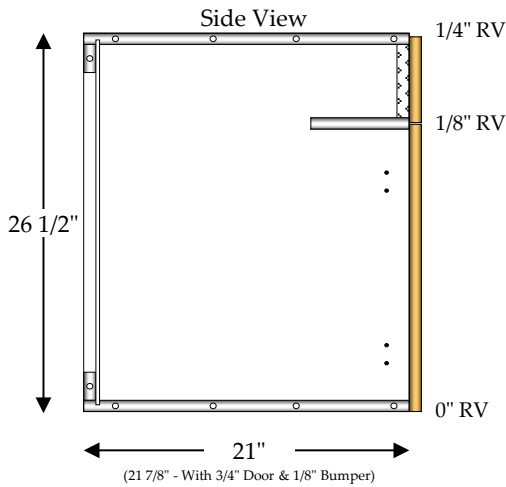

Vanity Sink False Front / 45° Corner

VSFF/45C

2 - Particle Board Blocks to Mount False Front
Mid Spreader requires customer placement

Specify Single Door Cabinets as **HL** or **HR**

Doors, Drawer Fronts & Hardware Not Included In Catalog Price

45° Opening

33" = 15 15/16"

36" = 20 1/8"

39" = 24 3/8"

42" = 28 5/8"

45" = 32 7/8"

48" = 37 1/8"

Warning!

Door width may need to be adjusted depending on door edge profile.