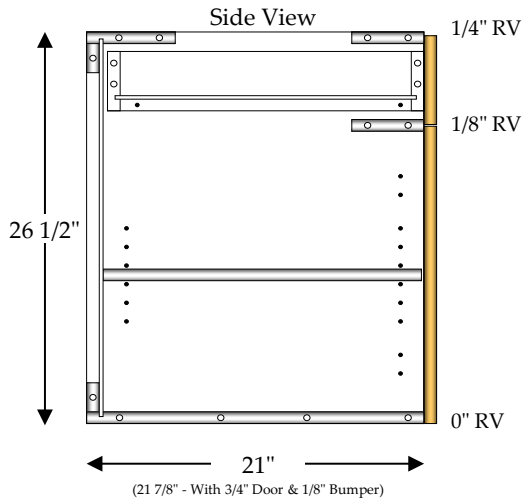

## Vanity Top Drawer

1 - 4" Drawer (DRW)

1 - Adjustable Shelf (AS)

## Vanity Top Drawer / Roll Out

1 - 4" Drawer (DRW)

2 - 4" Roll Outs (RO)

Roll Outs include 1" spacer blocks

Specify Single Door Cabinets as **HL** or **HR**

\*Doors, Drawer Fronts & Hardware Not Included In Catalog Price\*