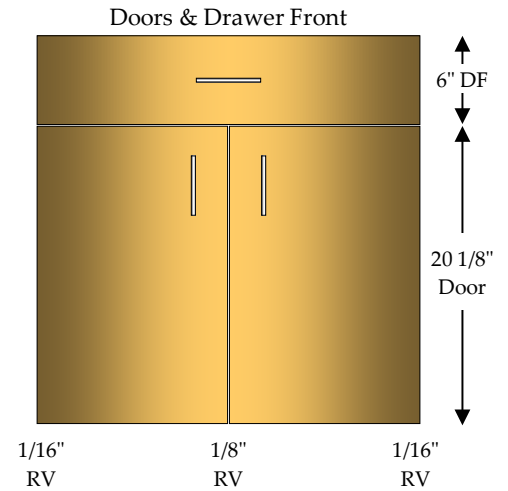

## Vanity Top Drawer

1 - 4" Drawer (DRW)

1 - Adjustable Shelf (AS)

## Vanity Top Drawer / Roll Out

1 - 4" Drawer (DRW)

2 - 4" Roll Outs (RO)

Roll Outs include 1" spacer blocks

Specify Single Door Cabinets as **HL** or **HR**

\*Doors, Drawer Fronts & Hardware Not Included In Catalog Price\*

## Vanity 2 Top Drawer

2 - 4" Top Drawers (2TD)

1 - Adjustable Shelf (AS)

Full Top, Double Partition Between Top Drawers

Specify Single Door Cabinets as **HL** or **HR**

\*Doors, Drawer Fronts & Hardware Not Included In Catalog Price\*