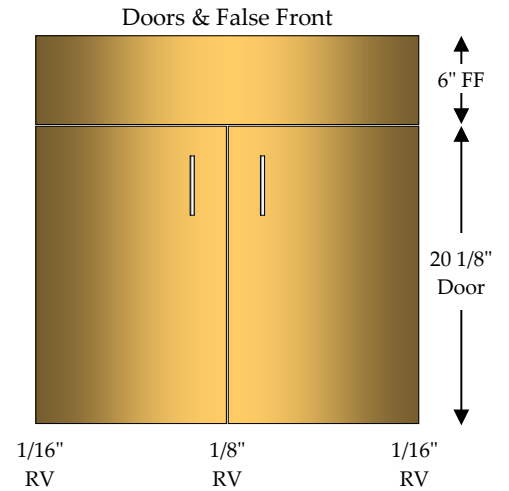

Vanity Sink False Front

VSFF

2 - Particle Board Blocks to Mount False Front

Specify Single Door Cabinets as **HL** or **HR**

Doors, Drawer Fronts & Hardware Not Included In Catalog Price