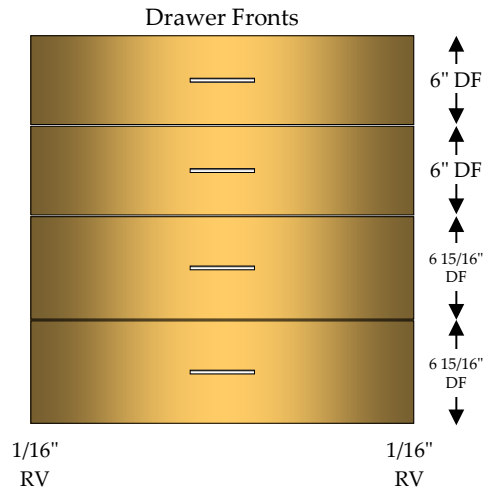

## Vanity 3 Drawer / 2 Top Drawer

2 - 4" Top Drawers (2TD)

2 - 8" Drawers (DRW)

Full Top, Double Partition Between Top Drawers

\*Doors, Drawer Fronts & Hardware Not Included In Catalog Price\*

# V3D/2TD

**Vanity 4 Drawer**

2 - 4" Drawers (DRW)

2 - 5" Drawers (DRW)

**V4D**

\*Doors, Drawer Fronts & Hardware Not Included In Catalog Price\*

## Vanity 4 Drawer / 2 Top Drawer

2 - 4" Top Drawers (2TD)

1 - 4" Drawer (DRW)

2 - 5" Drawers (DRW)

Full Top, Double Partition Between Top Drawers

\*Doors, Drawer Fronts & Hardware Not Included In Catalog Price\*