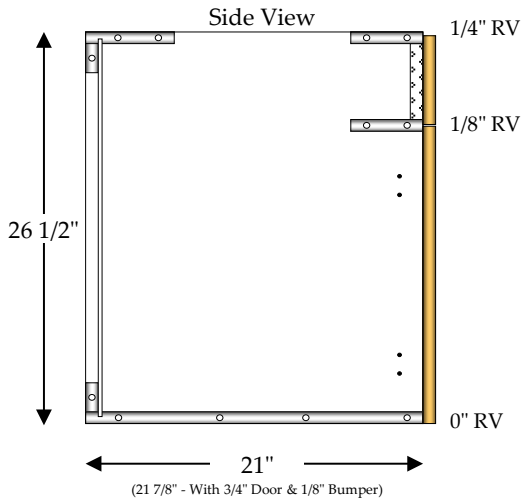

Vanity Sink False Front

VSFF

2 - Particle Board Blocks to Mount False Front

Specify Single Door Cabinets as **HL** or **HR**

Doors, Drawer Fronts & Hardware Not Included In Catalog Price