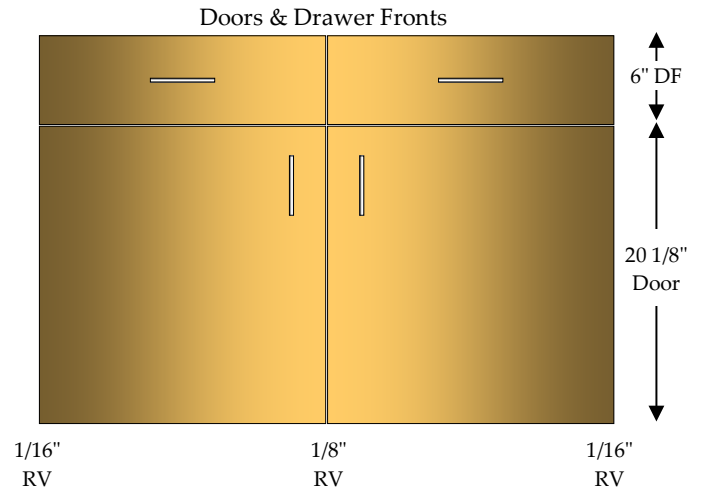

Vanity 2 Top Drawer / Roll Out

2 - 4" Top Drawers (2TD)

2 - 4" Roll Outs (RO)

Full Top, Double Partition Between Top Drawers

Roll Outs include 1" spacer blocks

Specify Single Door Cabinets as **HL** or **HR**

Doors, Drawer Fronts & Hardware Not Included In Catalog Price

V2TD/RO