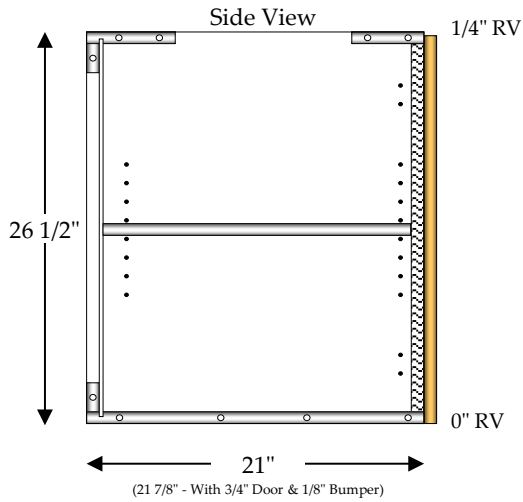

Vanity Unit / Blind Corner Right

1 - Adjustable Shelf (AS)

1 - 27" Blind Panel (Box material unless otherwise specified)

Specify Single Door Cabinets as **HL** or **HR**

Doors, Drawer Fronts & Hardware Not Included In Catalog Price

VU/BCR