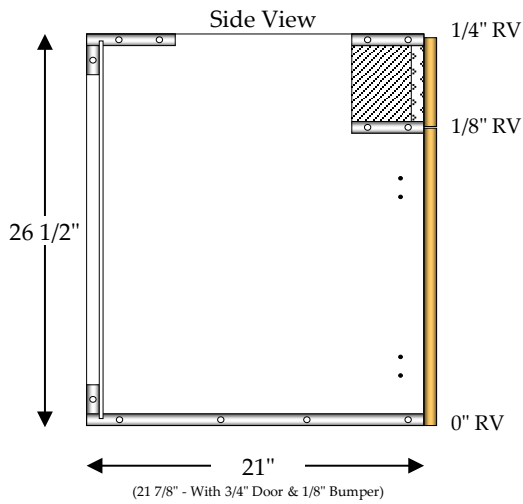

Vanity Sink 2 False Front

VS2FF

Double Partition Between False Fronts
4 - Particle Board Blocks to Mount False Front

Specify Single Door Cabinets as **HL** or **HR**

Doors, Drawer Fronts & Hardware Not Included In Catalog Price