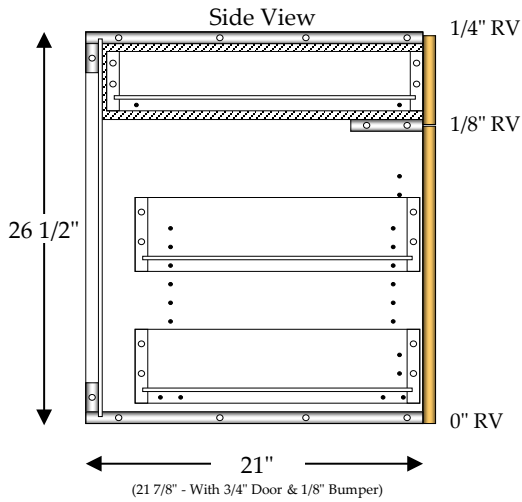

Vanity 2 Top Drawer / Roll Out

2 - 4" Top Drawers (2TD)

2 - 4" Roll Outs (RO)

Full Top, Double Partition Between Top Drawers

Roll Outs include 1" spacer blocks

Specify Single Door Cabinets as **HL** or **HR**

Doors, Drawer Fronts & Hardware Not Included In Catalog Price

V2TD/RO