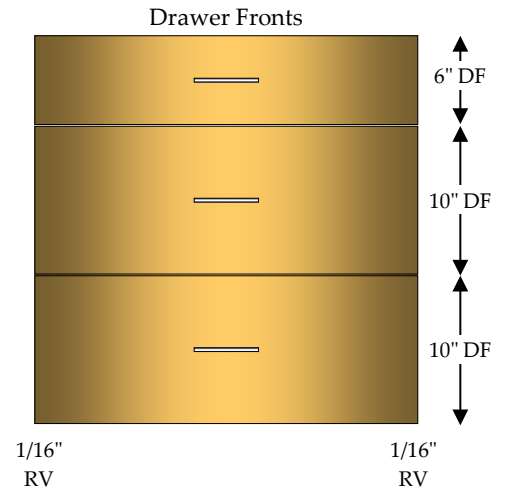

Vanity 3 Drawer

1 - 4" Drawer (DRW)

2 - 8" Drawers (DRW)

V3D

Doors, Drawer Fronts & Hardware Not Included In Catalog Price