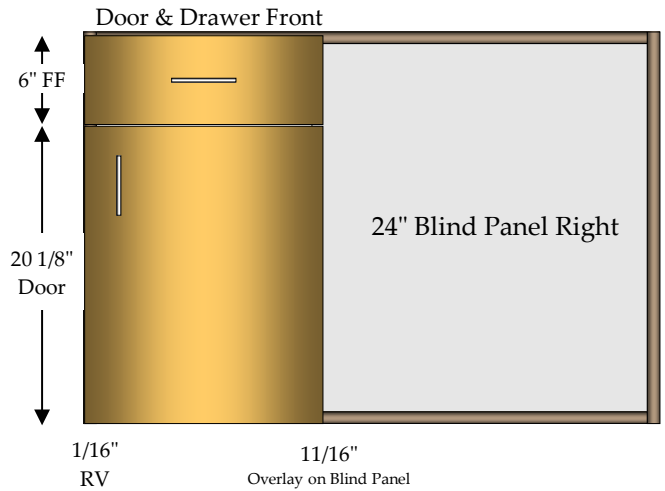

Vanity Top Drawer / Blind Corner Right

1 - 4" Drawer (DRW)

1 - Adjustable Shelf (AS)

1 - 27" Blind Panel (Box material unless otherwise specified)

Specify Single Door Cabinets as **HL** or **HR**

Doors, Drawer Fronts & Hardware Not Included In Catalog Price

VTD/BCR