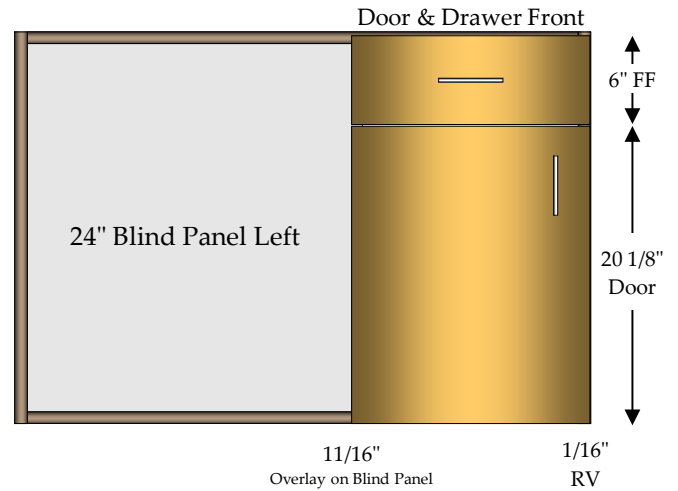

Vanity Top Drawer / Blind Corner Left

1 - 4" Drawer (DRW)

1 - Adjustable Shelf (AS)

1 - 27" Blind Panel (Box material unless otherwise specified)

Specify Single Door Cabinets as **HL** or **HR**

Doors, Drawer Fronts & Hardware Not Included In Catalog Price

VTD/BCL