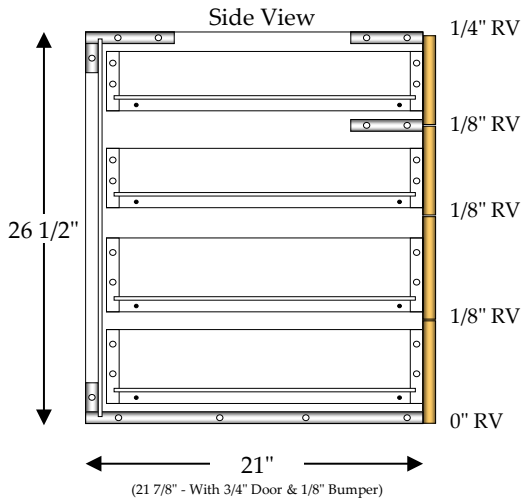

## Vanity 3 Drawer / 2 Top Drawer

2 - 4" Top Drawers (2TD)

2 - 8" Drawers (DRW)

Full Top, Double Partition Between Top Drawers

\*Doors, Drawer Fronts & Hardware Not Included In Catalog Price\*

# V3D/2TD

**Vanity 4 Drawer**

2 - 4" Drawers (DRW)

2 - 5" Drawers (DRW)

**V4D**

\*Doors, Drawer Fronts & Hardware Not Included In Catalog Price\*

## Vanity 4 Drawer / 2 Top Drawer

2 - 4" Top Drawers (2TD)

1 - 4" Drawer (DRW)

2 - 5" Drawers (DRW)

Full Top, Double Partition Between Top Drawers

\*Doors, Drawer Fronts & Hardware Not Included In Catalog Price\*