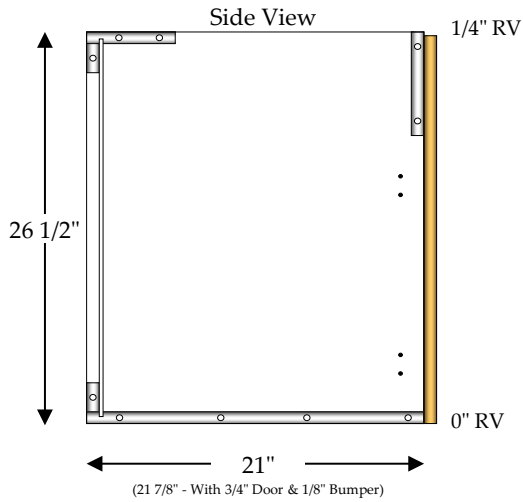

Vanity Sink Unit Apron

1 - 7" Apron (Box material unless otherwise specified)
Top Hinge (Bore Doors 9" on Center)

Specify Single Door Cabinets as **HL** or **HR**

Doors, Drawer Fronts & Hardware Not Included In Catalog Price