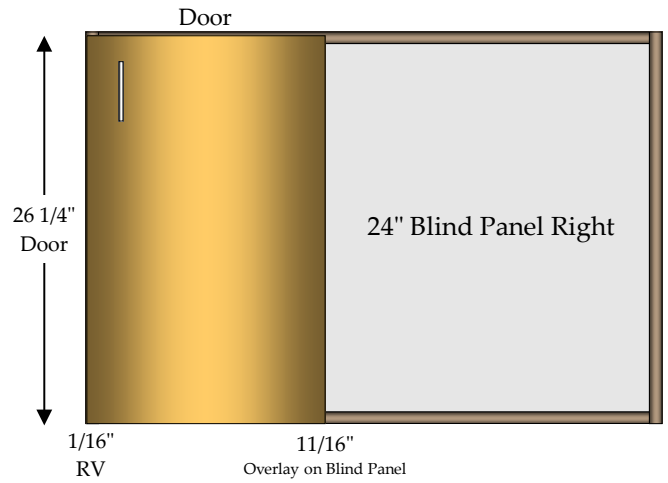

Vanity Unit / Blind Corner Right

1 - Adjustable Shelf (AS)

1 - 27" Blind Panel (Box material unless otherwise specified)

Specify Single Door Cabinets as **HL** or **HR**

Doors, Drawer Fronts & Hardware Not Included In Catalog Price

VU/BCR