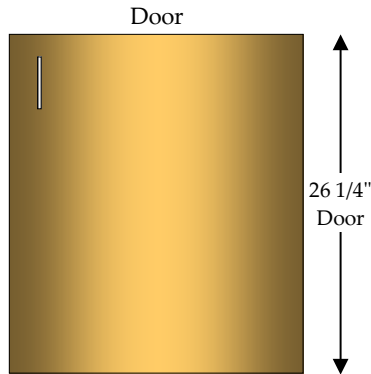

### 45° Opening

33" = 15 15/16"

36" = 20 1/8"

39" = 24 3/8"

42" = 28 5/8"

45" = 32 7/8"

48" = 37 1/8"

### **Warning!**

Door width may need to be adjusted depending on door edge profile.

**Vanity Unit / 45° Corner**  
**1 - Adjustable Shelf (AS)**

**VU/45C**

Specify Single Door Cabinets as **HL** or **HR**

*\*Doors, Drawer Fronts & Hardware Not Included In Catalog Price\**

**45° Opening**

33"	= 15 15/16"
36"	= 20 1/8"
39"	= 24 3/8"
42"	= 28 5/8"
45"	= 32 7/8"
48"	= 37 1/8"

**Warning!**  
 Door width may need to be adjusted depending on door edge profile.