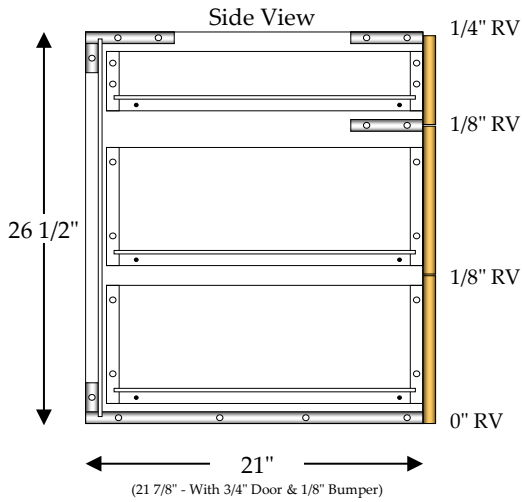

Vanity 3 Drawer

1 - 4" Drawer (DRW)

2 - 8" Drawers (DRW)

V3D

Doors, Drawer Fronts & Hardware Not Included In Catalog Price