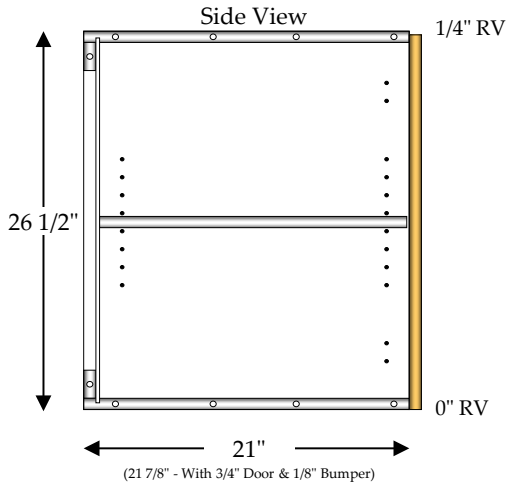

## Vanity Top Drawer / Blind Corner Left

1 - 4" Drawer (DRW)

1 - Adjustable Shelf (AS)

1 - 27" Blind Panel (Box material unless otherwise specified)

Specify Single Door Cabinets as **HL** or **HR**

\*Doors, Drawer Fronts & Hardware Not Included In Catalog Price\*

### 45° Opening

33" = 15 15/16"

36" = 20 1/8"

39" = 24 3/8"

42" = 28 5/8"

45" = 32 7/8"

48" = 37 1/8"

### **Warning!**

Door width may need to be adjusted depending on door edge profile.

**Vanity Unit / 45° Corner**  
**1 - Adjustable Shelf (AS)**

**VU/45C**

Specify Single Door Cabinets as **HL** or **HR**

*\*Doors, Drawer Fronts & Hardware Not Included In Catalog Price\**

**45° Opening**

33"	= 15 15/16"
36"	= 20 1/8"
39"	= 24 3/8"
42"	= 28 5/8"
45"	= 32 7/8"
48"	= 37 1/8"

**Warning!**  
 Door width may need to be adjusted depending on door edge profile.