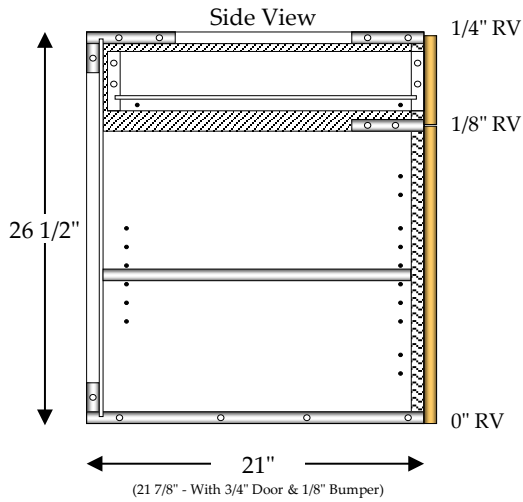

## Vanity Top Drawer / Blind Corner Left

1 - 4" Drawer (DRW)

1 - Adjustable Shelf (AS)

1 - 27" Blind Panel (Box material unless otherwise specified)

Specify Single Door Cabinets as **HL** or **HR**

\*Doors, Drawer Fronts & Hardware Not Included In Catalog Price\*

# VTD/BCL

**Vanity Top Drawer / Blind Corner Right**

**1 - 4" Drawer (DRW)**

**1 - Adjustable Shelf (AS)**

1 - 27" Blind Panel (Box material unless otherwise specified)

Specify Single Door Cabinets as **HL** or **HR**