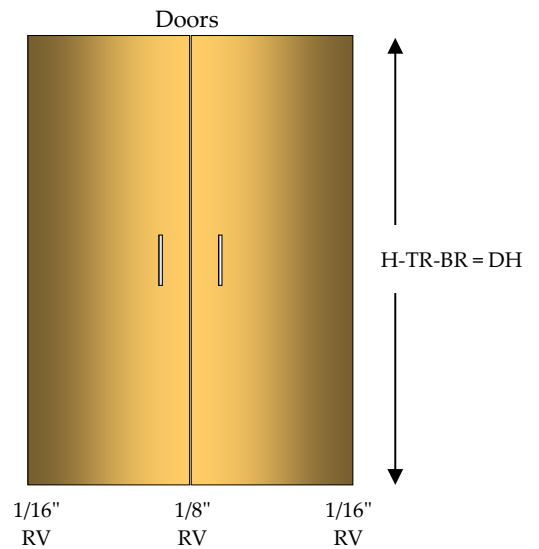

Full Height Cabinets

<i>Item</i>	<i>Name</i>	<i>Page</i>
11	T	147

Tall

Specify :

Width - Height - Depth (not including doors)

Adjustable Shelf Quantity

FS Location (from bottom of cabinet to center of FS)

Specify Single Door Cabinets as **HL** or **HR**

Doors, Drawer Fronts & Hardware Not Included In Catalog Price

H = Height
 TR = Top Reveal
 BR = Bottom Reveal
 DH = Door Height