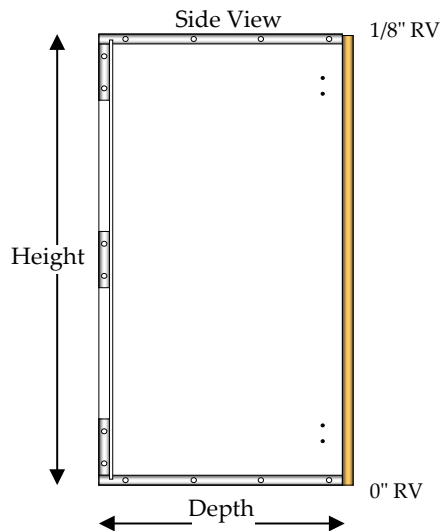

Full Height Cabinets

<i>Item</i>	<i>Name</i>	<i>Page</i>
11	T	147

Tall

Specify :

Width - Height - Depth (not including doors)

Adjustable Shelf Quantity

FS Location (from bottom of cabinet to center of FS)

Specify Single Door Cabinets as **HL** or **HR**

Doors, Drawer Fronts & Hardware Not Included In Catalog Price

H = Height
 TR = Top Reveal
 BR = Bottom Reveal
 DH = Door Height